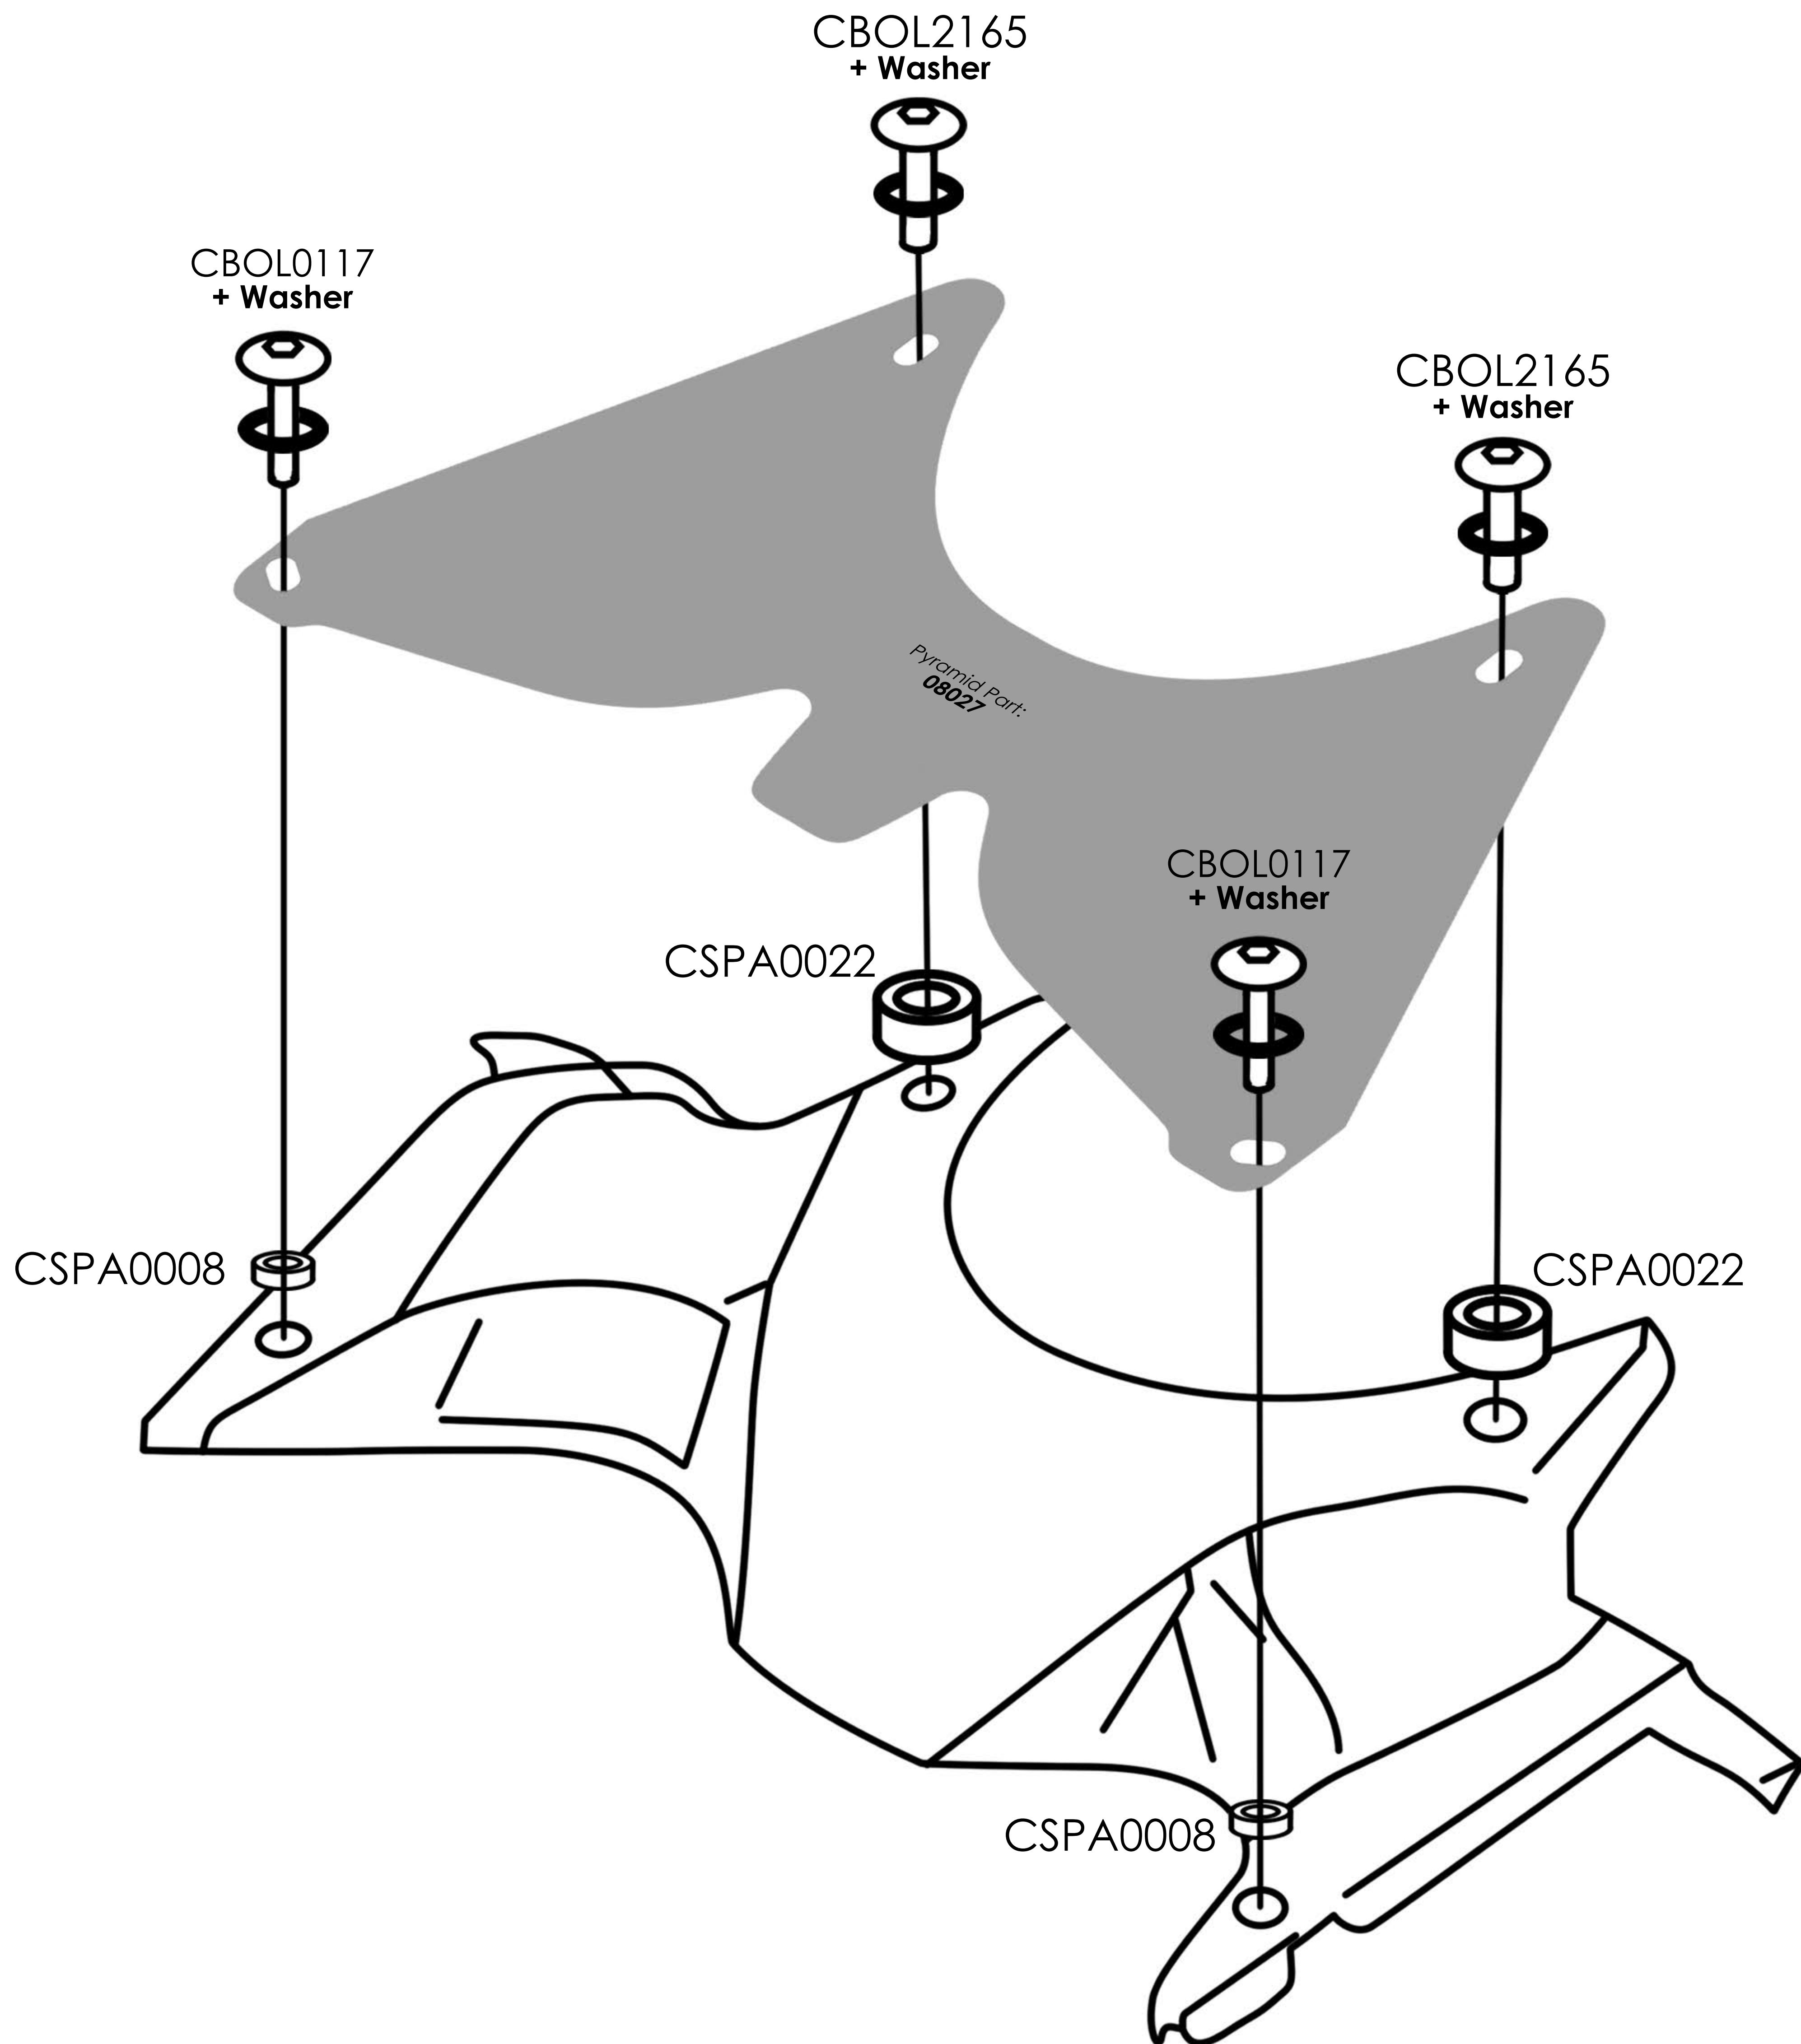

08028 Honda CRF1100L Africa Twin Adventure Sports Wind Deflector Fitting Instructions

Kit Includes:

1X	Wind Deflector	C08028
2X	M6 X 20mm Bolt	CBOL2165
2X	M5 X 25mm Bolt	CBOL0117
2X	Large Spacer	CSPA0022
2X	Small Spacer	CSPA0009
2X	M5 Washer	CWAS0100
2X	M6 Washer	CWAS0221

- Remove the OEM bolts from the places shown below (see diagram). Re-fit using the same mounting points with the fittings provided.

Please note: the part will flex when fully tightend. This will not damage the product.