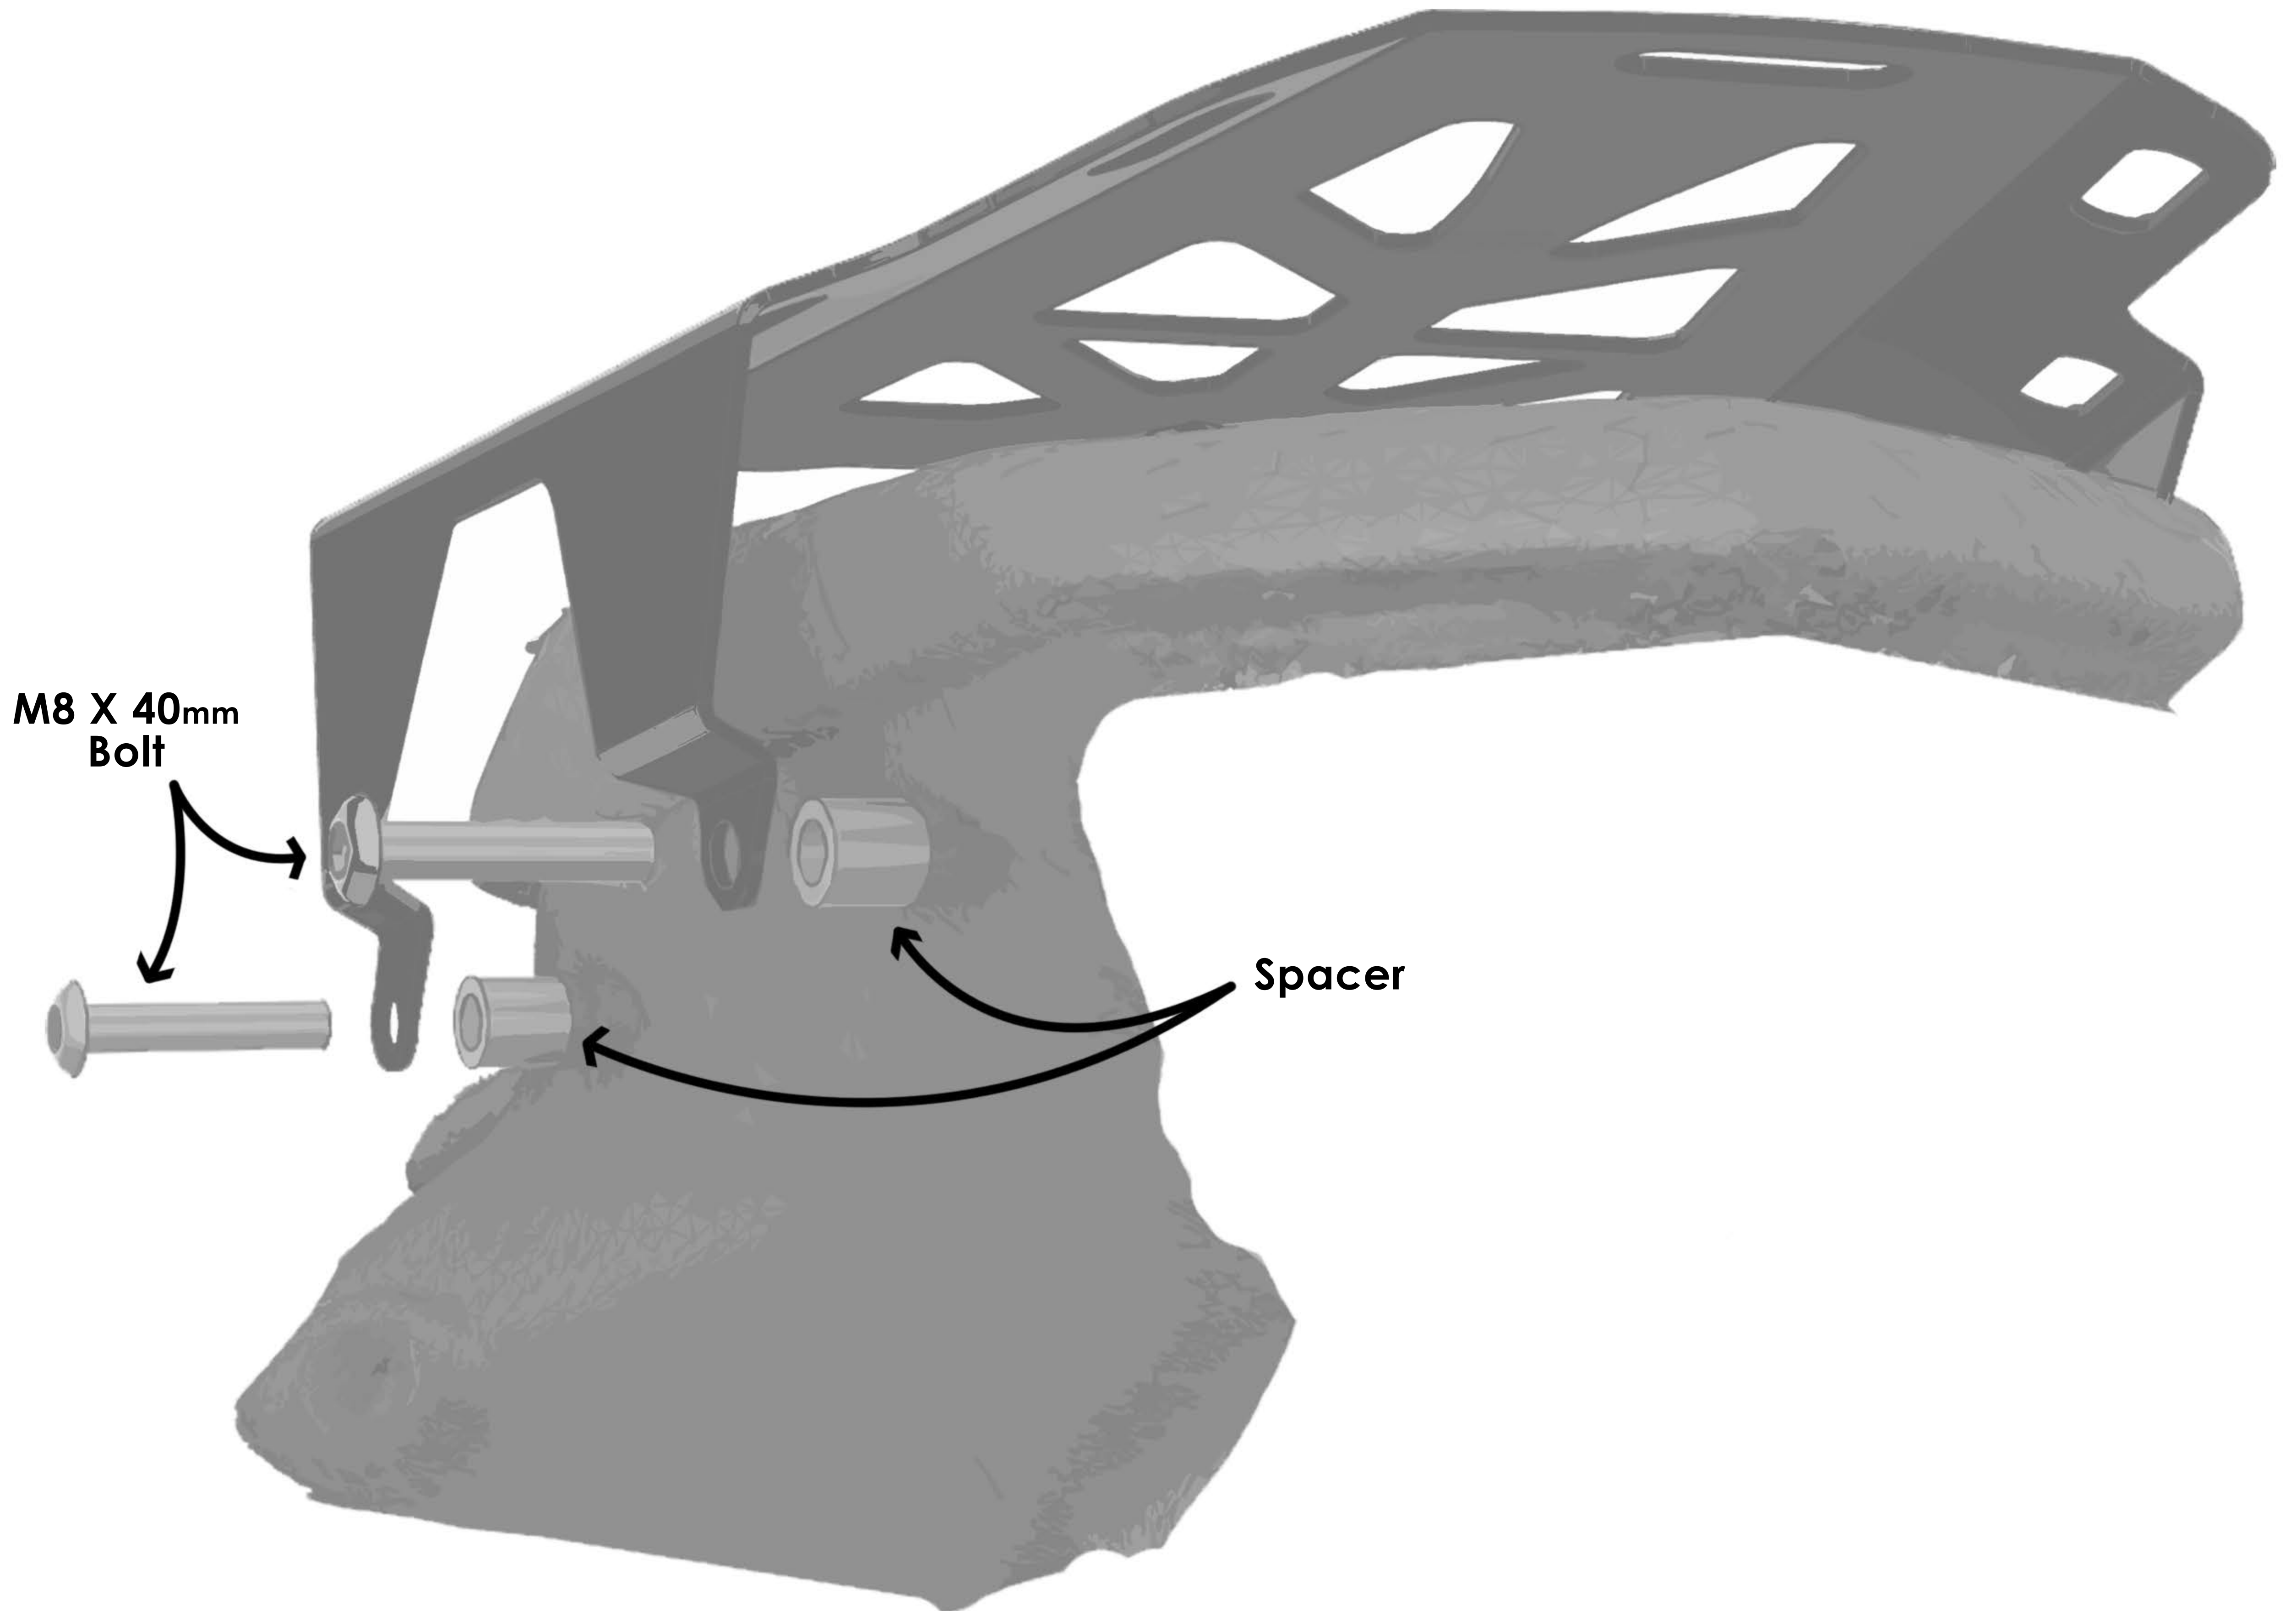

PYRAMID

35990 KTM 1290 Superduke R Seat Rack Fitting Instructions

Kit Includes:

1X	C35990	Seat Rack
4X	CBOL0305	M8 X 40mm Bolt
4X	CSPA0023	Spacer

- Remove the 4 original bolts from the bike and fit the Pyramid Seat Rack as shown below.

Pyramid Seat Rack