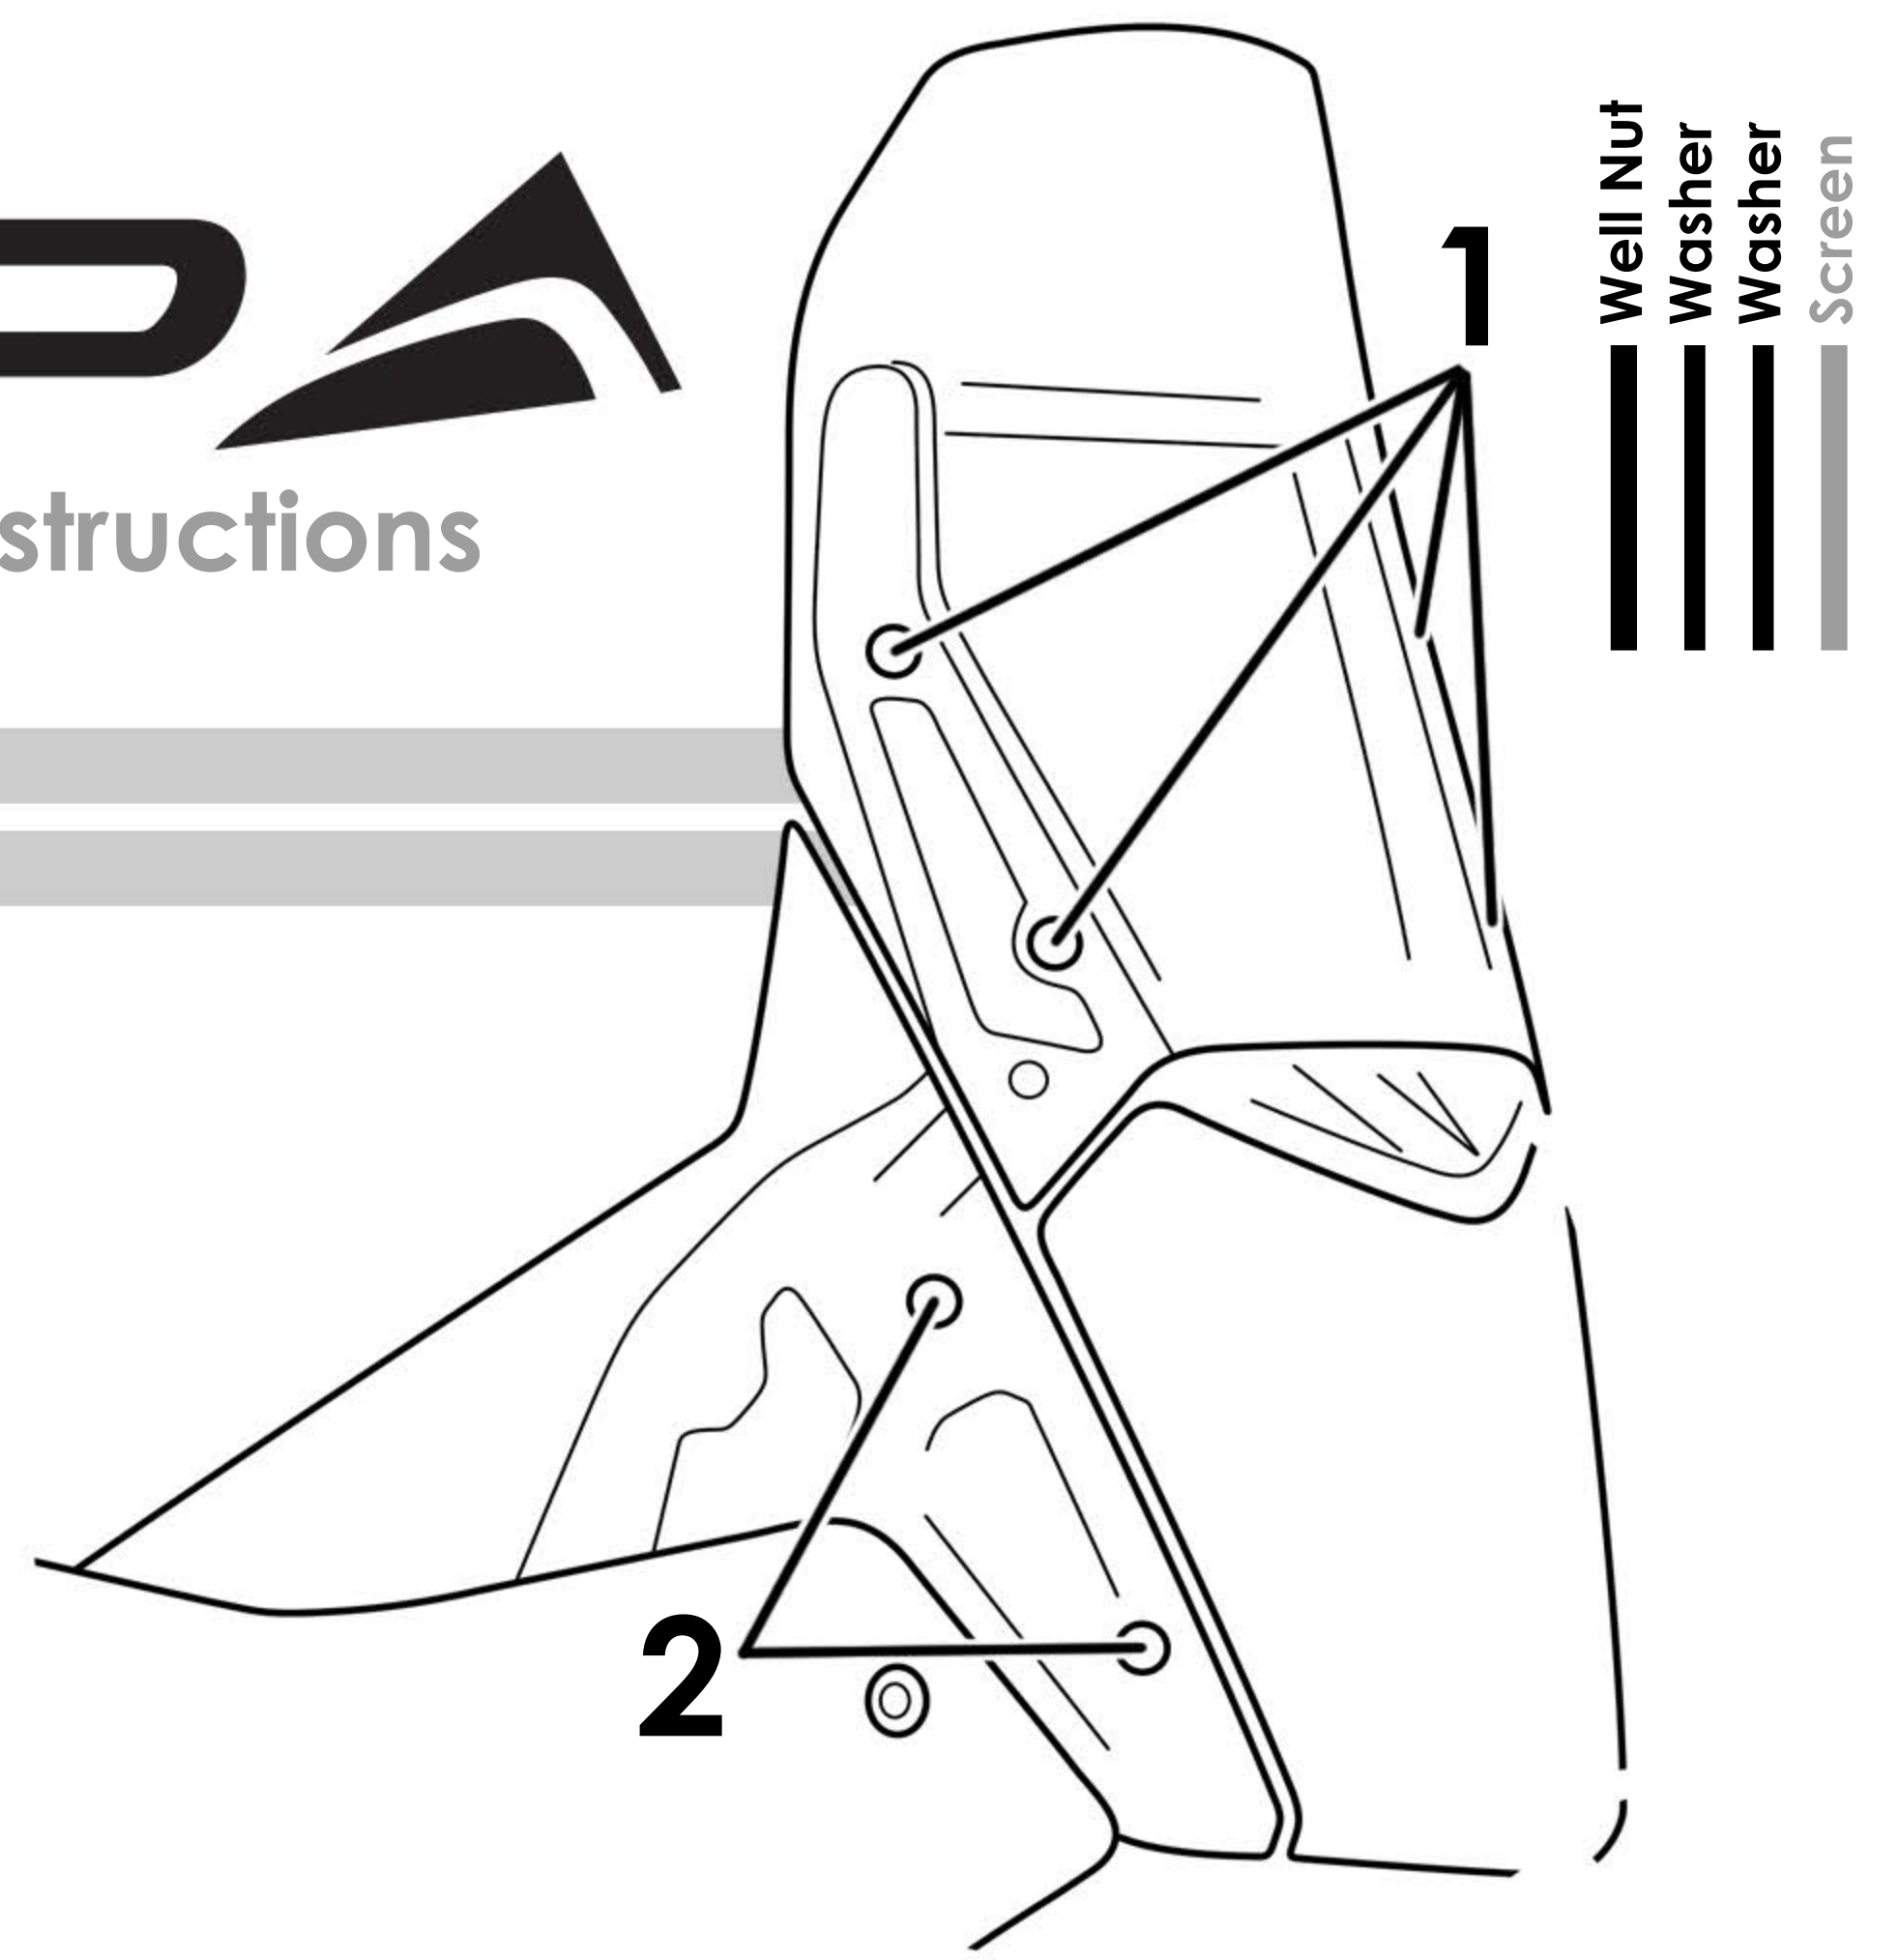

39205 Yamaha Ténéré 700 Screen Deflectors Fitting Instructions

Kit Includes:

2X Mouldings

8X Washers CWAS0221

- The Pyramid screen deflectors are a direct replacement of the OEM part on the bike. Simply remove the OEM part and refit the Pyramid screen deflectors in place.
- The washers supplied with the kit are used to reposition the OEM screen and align it with the Pyramid screen deflectors. Remove the OEM screen and fit 2 of each washer behind each mounting point.

sales@pyramid-plastics.co.uk
+44 (0)1427 677990
www.pyramid-plastics.co.uk

Follow us on social media and feel free to leave us a review!