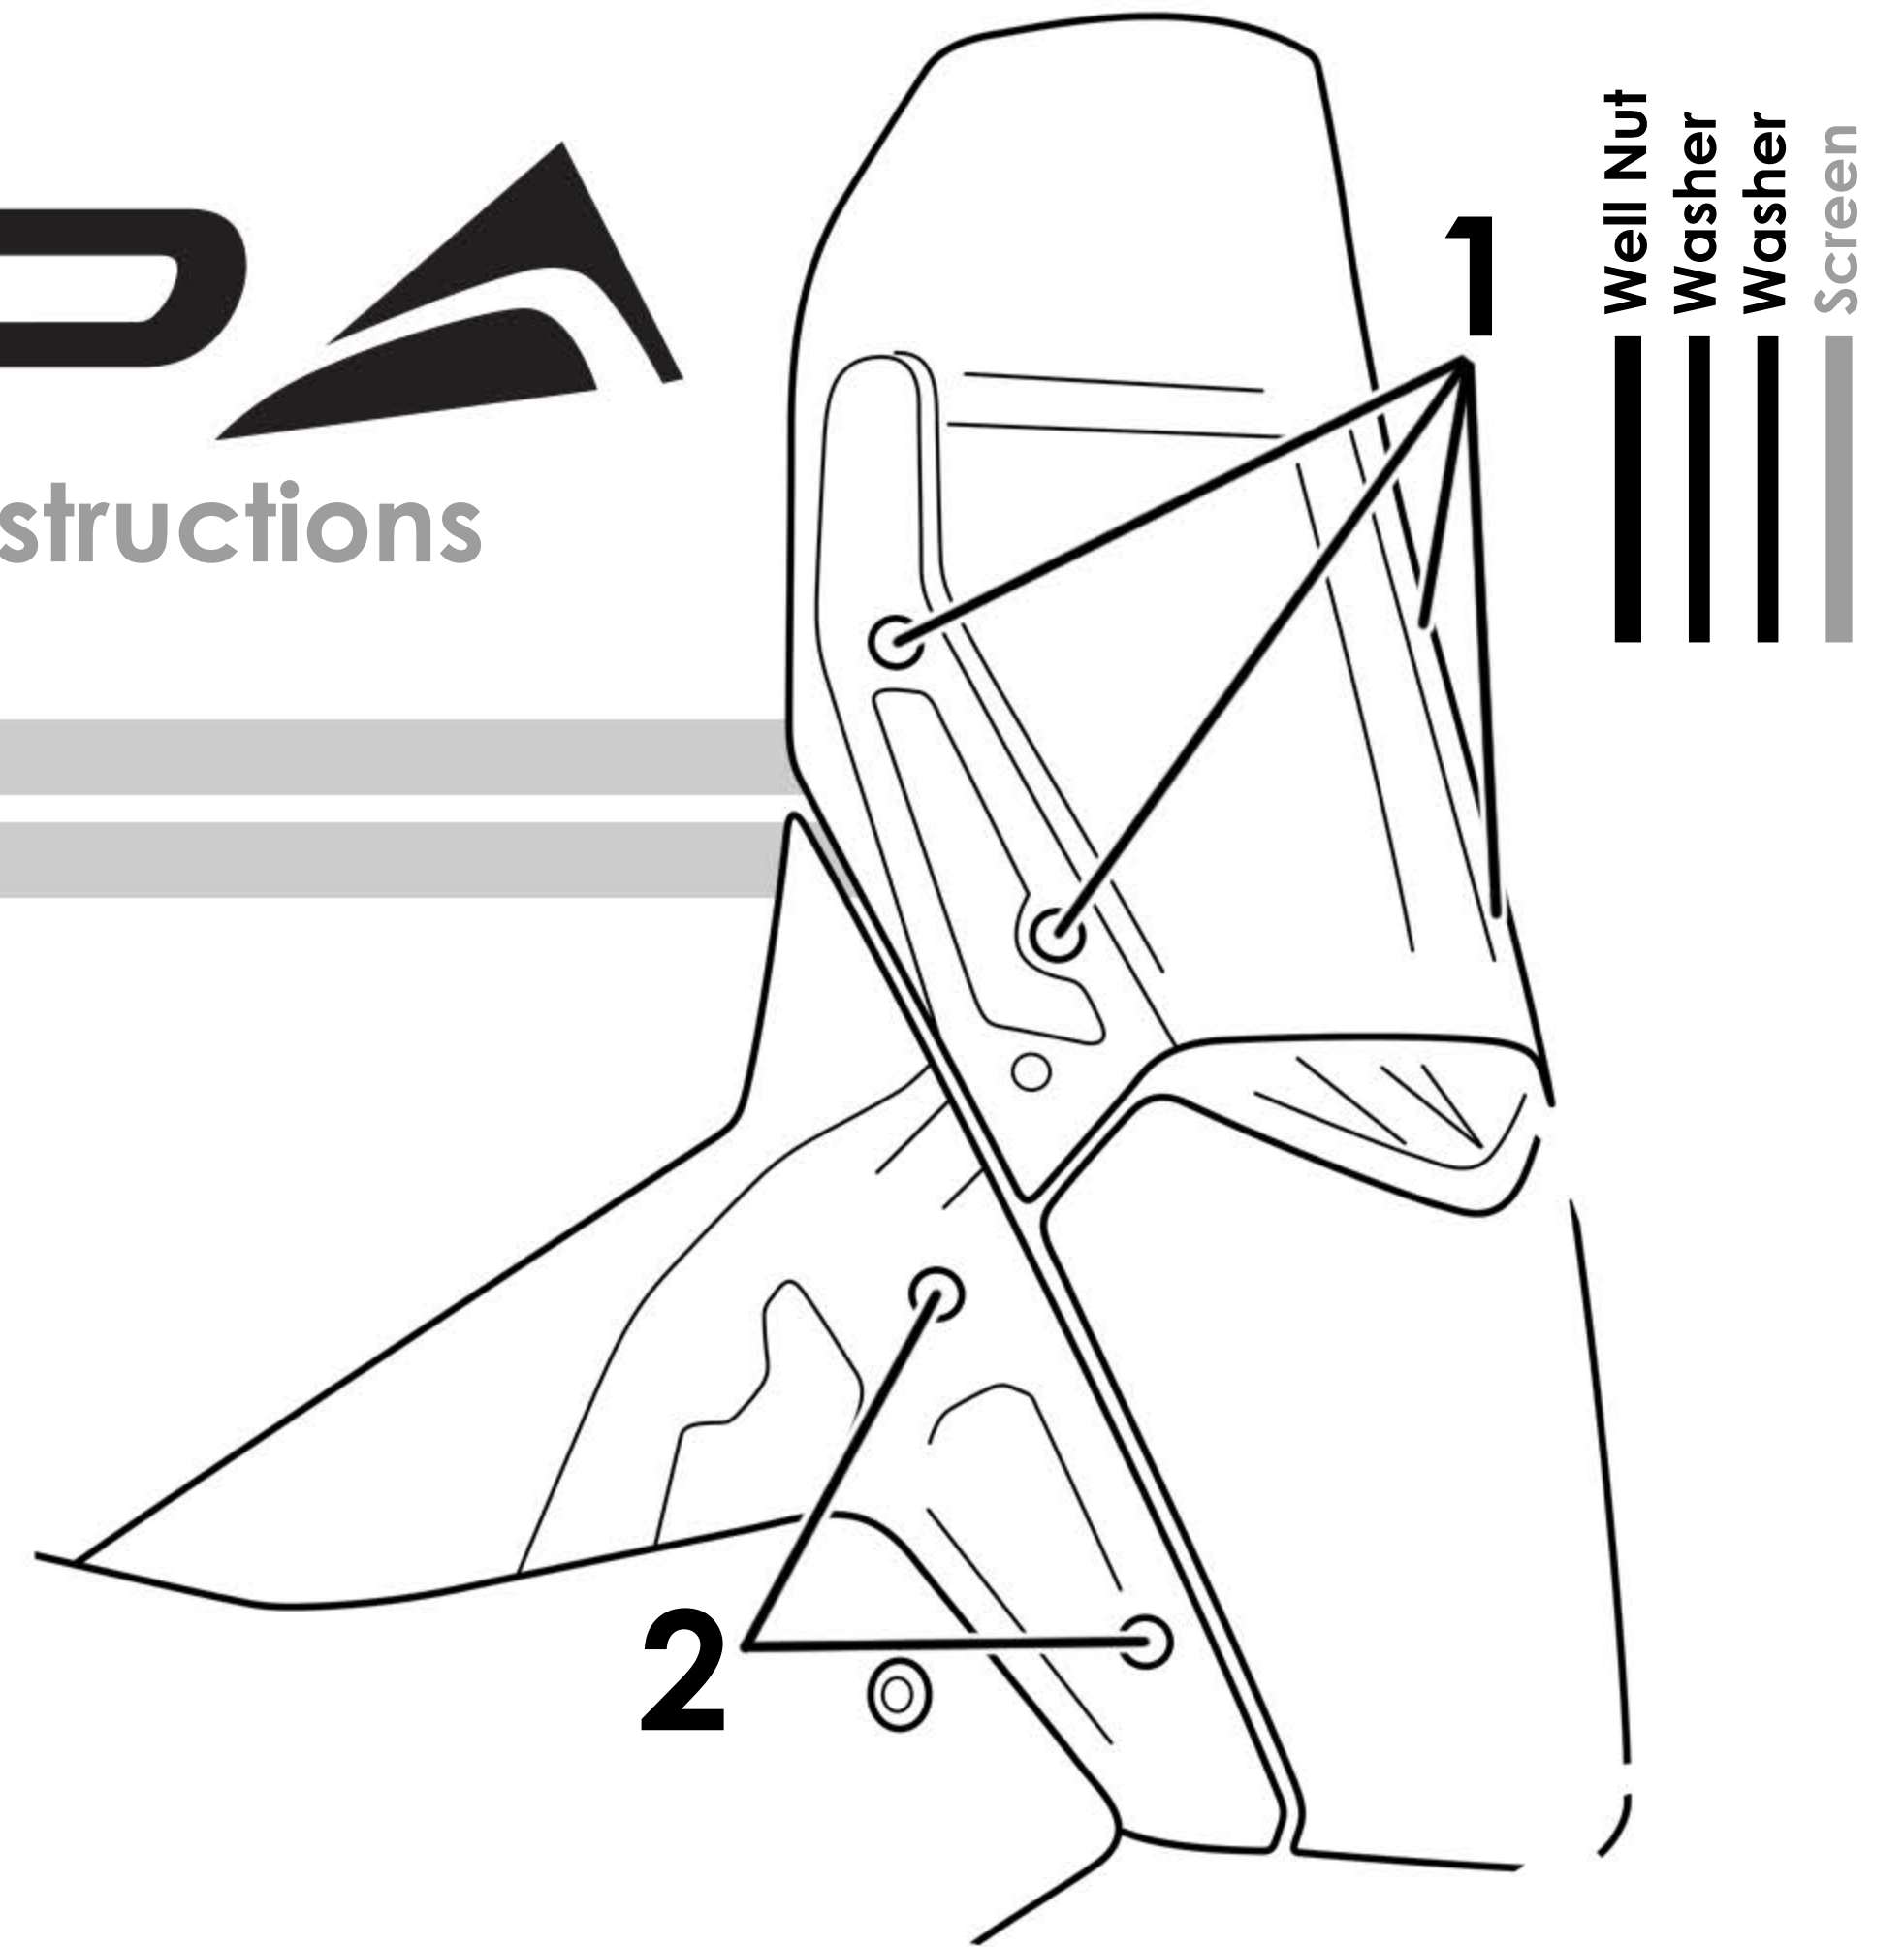

39205 Yamaha Ténéré 700 Screen Deflectors Fitting Instructions

Kit Includes:

2X Mouldings

8X Washers CWAS0221

- The Pyramid screen deflectors are a direct replacement of the OEM part on the bike. Simply remove the OEM part and refit the Pyramid screen deflectors in place.
- The washers supplied with the kit are used to reposition the OEM screen and align it with the Pyramid screen deflectors. Remove the OEM screen and fit 2 of each washer behind each mounting point.

sales@pyramid-plastics.co.uk
+44 (0)1427 677990
www.pyramid-plastics.co.uk

Follow us on social media and feel free to leave us a review!