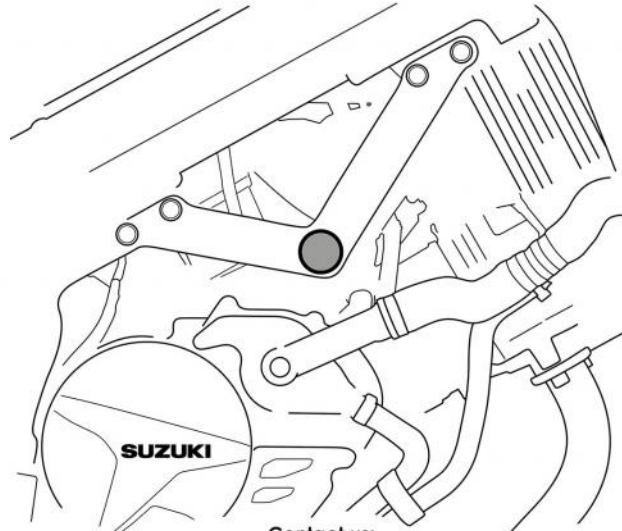

Contact us:

sales@pyramid-plastics.co.uk - +44 (0)1427 677990 - www.pyramid-plastics.co.uk

Follow us on social media and feel free to leave us a review!