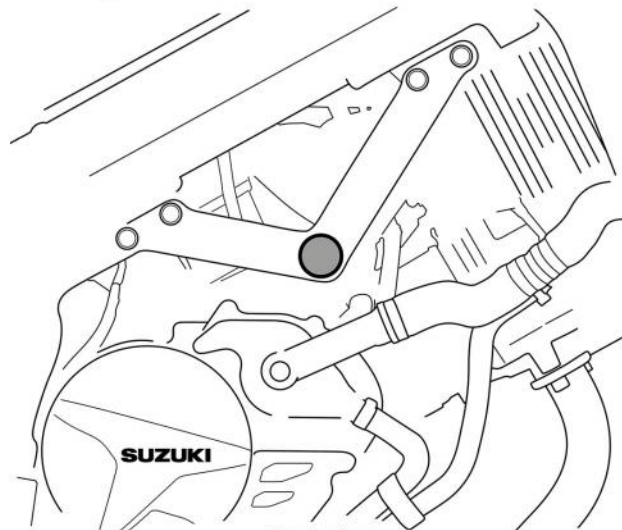

Contact us:

sales@pyramid-plastics.co.uk - +44 (0)1427 677990 - www.pyramid-plastics.co.uk

Follow us on social media and feel free to leave us a review!