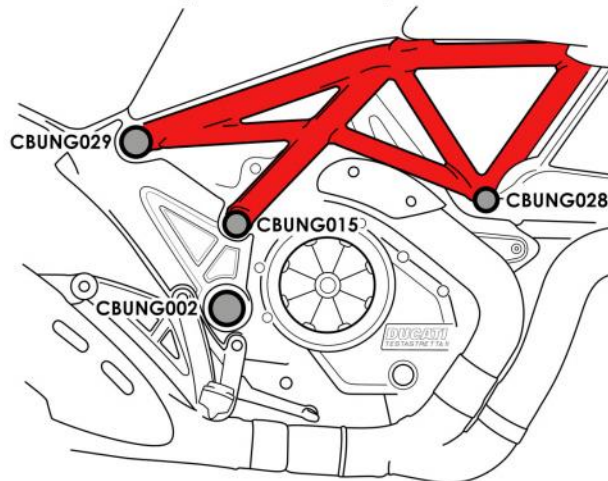

### Kit Includes:

X2 30mm Cap	CBUNG028
X2 32mm Cap	CBUNG015
X2 36mm Cap	CBUNG029
X2 40mm Cap	CBUNG002

- Ensure holes are free from debris, dirt & moisture before fitting.

**Right-hand side shown below**

**Frame End Caps fit in same place on both sides**

# 089508 Ducati Diavel Frame End Caps Fitting Instructions