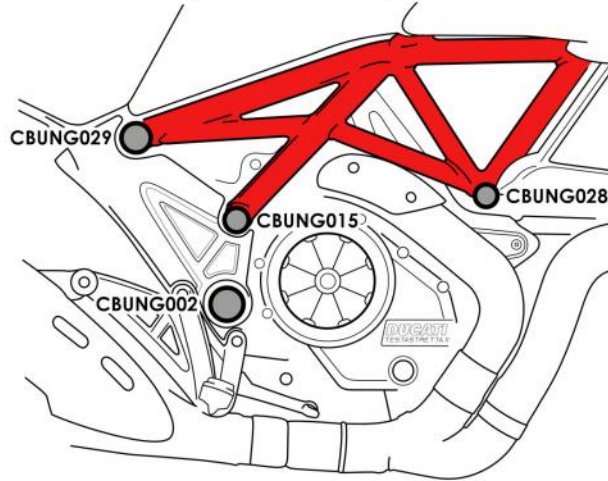

# 089508 Ducati Diavel Frame End Caps Fitting Instructions

### Kit Includes:

X2 30mm Cap	CBUNG028
X2 32mm Cap	CBUNG015
X2 36mm Cap	CBUNG029
X2 40mm Cap	CBUNG002

- Ensure holes are free from debris, dirt & moisture before fitting.

**Right-hand side shown below**

**Frame End Caps fit in same place on both sides**