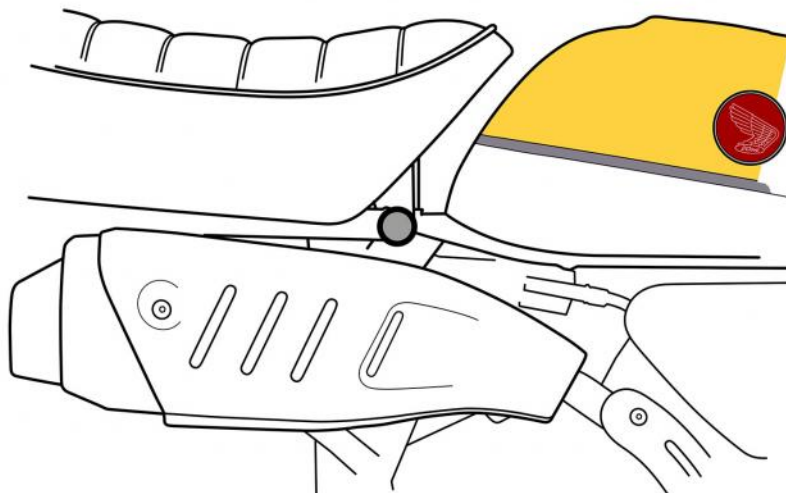

## 089101 Honda Monkey 125 Frame End Caps Fitting Instructions

Kit Includes:

X2 30mm Cap

CBUNG028

- Ensure holes are free from debris, dirt & moisture before fitting.

**Right-hand side shown below**

**Frame End Caps fit in same place on both sides**