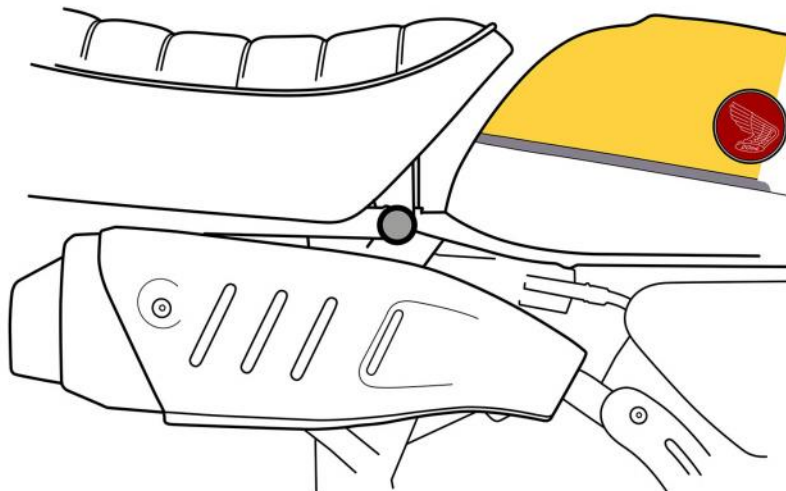

## 089101 Honda Monkey 125 Frame End Caps Fitting Instructions

Kit Includes:

X2 30mm Cap

CBUNG028

- Ensure holes are free from debris, dirt & moisture before fitting.

**Right-hand side shown below**

**Frame End Caps fit in same place on both sides**