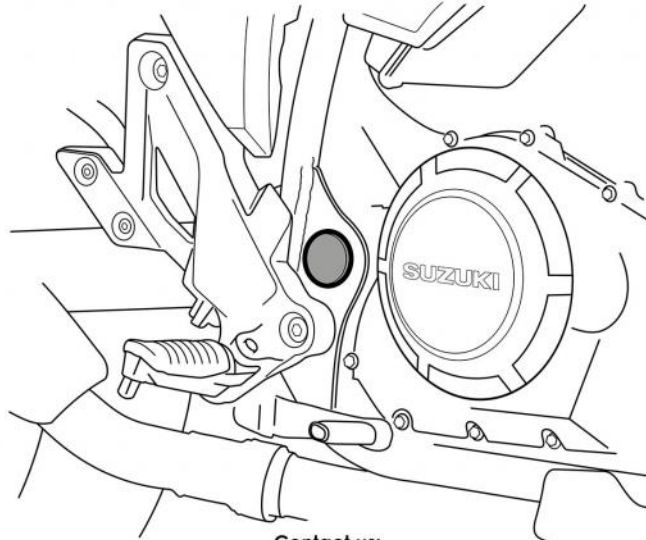

## 089000 Suzuki V-Strom 250 Frame End Caps Fitting Instructions

Kit Includes:

X2 35mm Cap

CBUNG023

- Ensure holes are free from debris, dirt & moisture before fitting.

**Right-hand side shown below**

**Frame End Caps fit in same place on both sides**