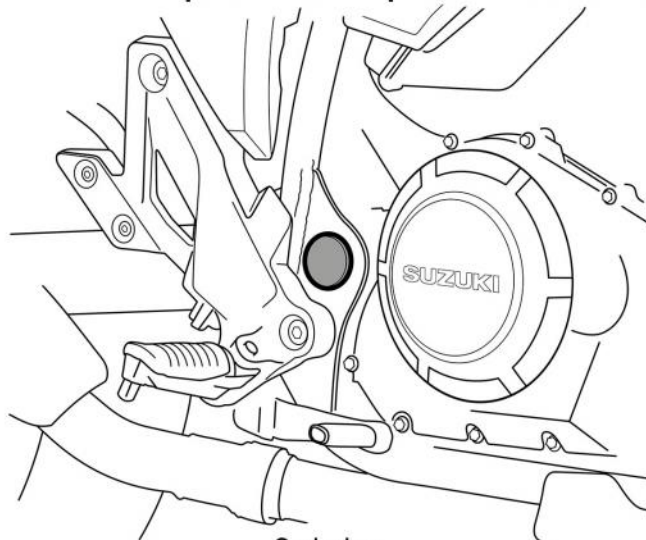

## 089000 Suzuki V-Strom 250 Frame End Caps Fitting Instructions

Kit Includes:

X2 35mm Cap

CBUNG023

- Ensure holes are free from debris, dirt & moisture before fitting.

**Right-hand side shown below**

**Frame End Caps fit in same place on both sides**