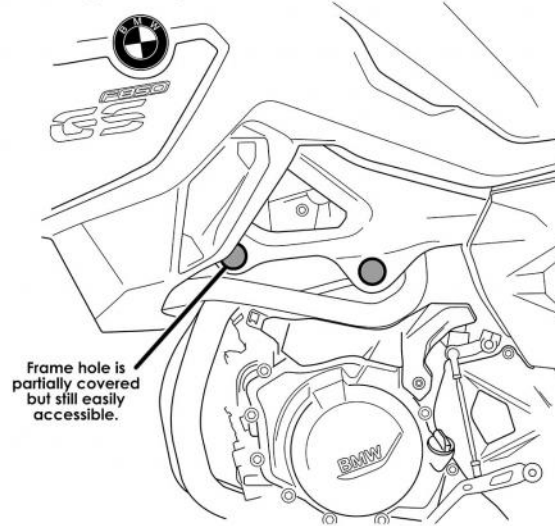

## 089404 BMW F750GS & F850GS Frame End Caps Fitting Instructions

Kit Includes:  
X2 30mm Cap

CBUNG032

- Ensure holes are free from debris, dirt & moisture before fitting.

**Left-hand side shown below**

**Frame End Caps only fit on the Left-hand side of the bike.**