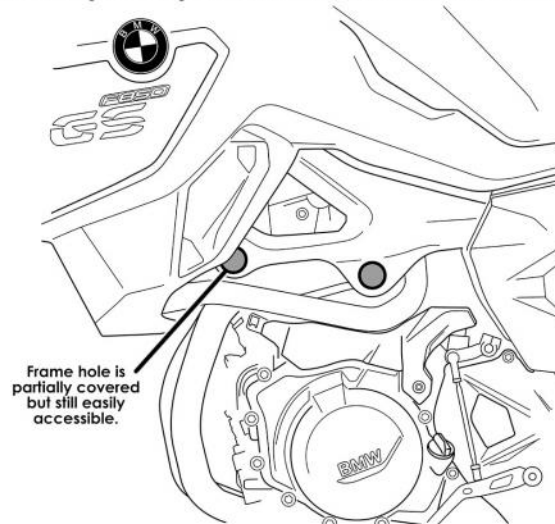

## 089404 BMW F750GS & F850GS Frame End Caps Fitting Instructions

Kit Includes:  
X2 30mm Cap

CBUNG032

- Ensure holes are free from debris, dirt & moisture before fitting.

**Left-hand side shown below**

**Frame End Caps only fit on the Left-hand side of the bike.**