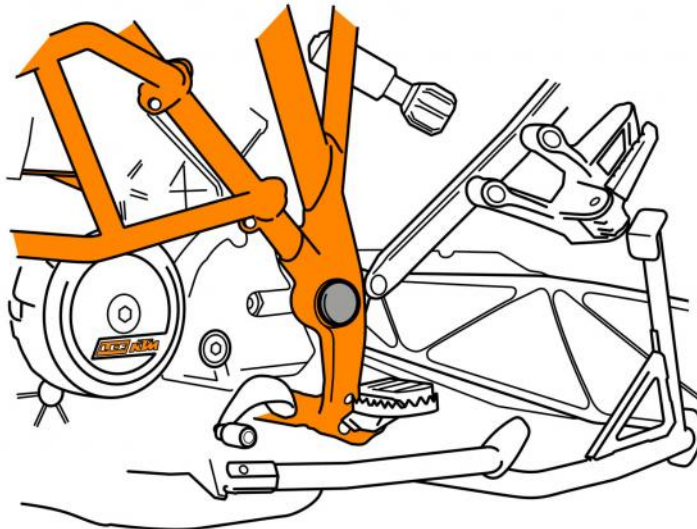

089900 KTM 1290 Superduke GT/R, Super Adventure 1290 & Adventure 1190/1090/1050 Frame End Caps Fitting Instructions

Kit Includes:

X2 40mm Cap

CBUNG012

- Ensure holes are free from debris, dirt & moisture before fitting.

Left-hand side shown below

Frame End Caps fit in same place on both sides

Contact us:

sales@pyramid-plastics.co.uk - +44 (0)1427 677990 - www.pyramid-plastics.co.uk

Follow us on social media and feel free to leave us a review!