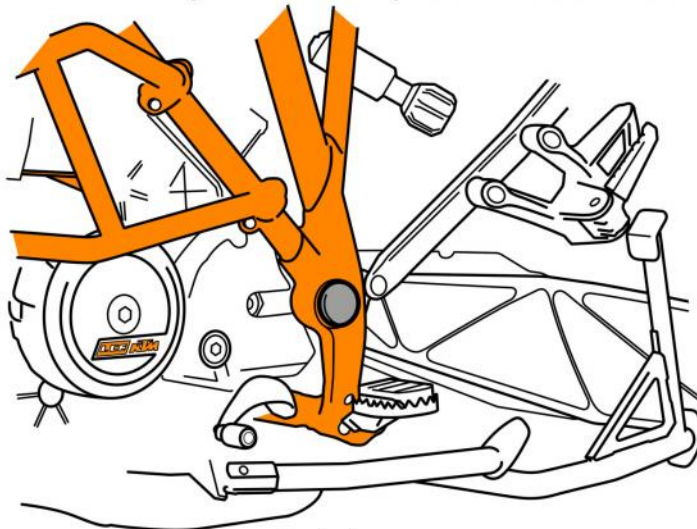

Contact us:

sales@pyramid-plastics.co.uk - +44 (0)1427 677990 - www.pyramid-plastics.co.uk

Follow us on social media and feel free to leave us a review!