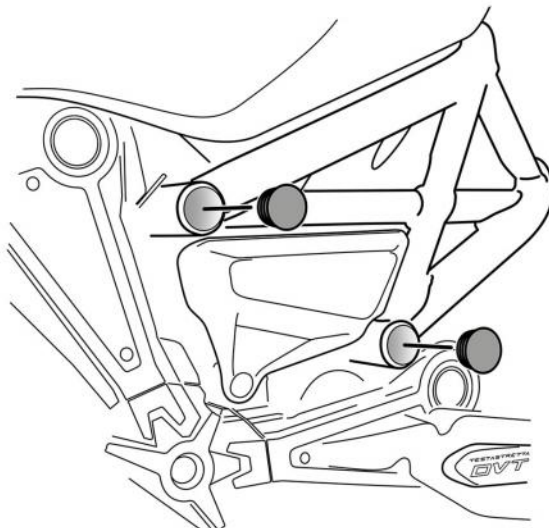

089505 Ducati X Diavel Frame End Caps Fitting Instructions

Kit Includes:

X4 35mm Cap

CBUNG023

- Ensure holes are free from debris, dirt & moisture before fitting.

Right-hand side shown below

Frame End Caps fit in same places on both sides

Kit Includes:

X4 35mm Cap

CBUNG023

- Ensure holes are free from debris, dirt & moisture before fitting.

Right-hand side shown below

Frame End Caps fit in same places on both sides

Contact us:

sales@pyramid-plastics.co.uk - +44 (0)1427 677990 - www.pyramid-plastics.co.uk