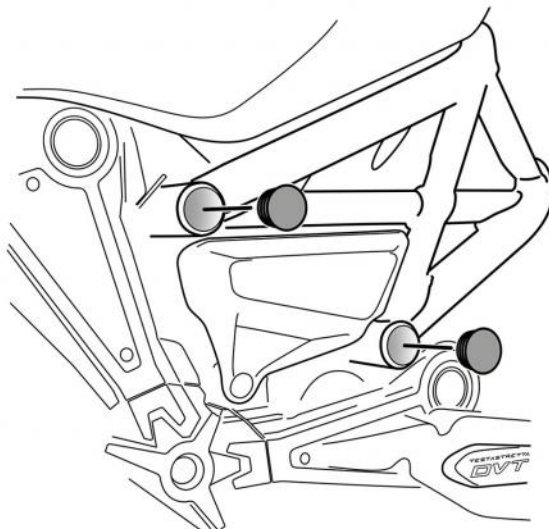

089505 Ducati X Diavel Frame End Caps Fitting Instructions

Kit Includes:

X4 35mm Cap

CBUNG023

- Ensure holes are free from debris, dirt & moisture before fitting.

Right-hand side shown below

Frame End Caps fit in same places on both sides

Kit Includes:

X4 35mm Cap

CBUNG023

- Ensure holes are free from debris, dirt & moisture before fitting.

Right-hand side shown below

Frame End Caps fit in same places on both sides

Contact us:

sales@pyramid-plastics.co.uk - +44 (0)1427 677990 - www.pyramid-plastics.co.uk