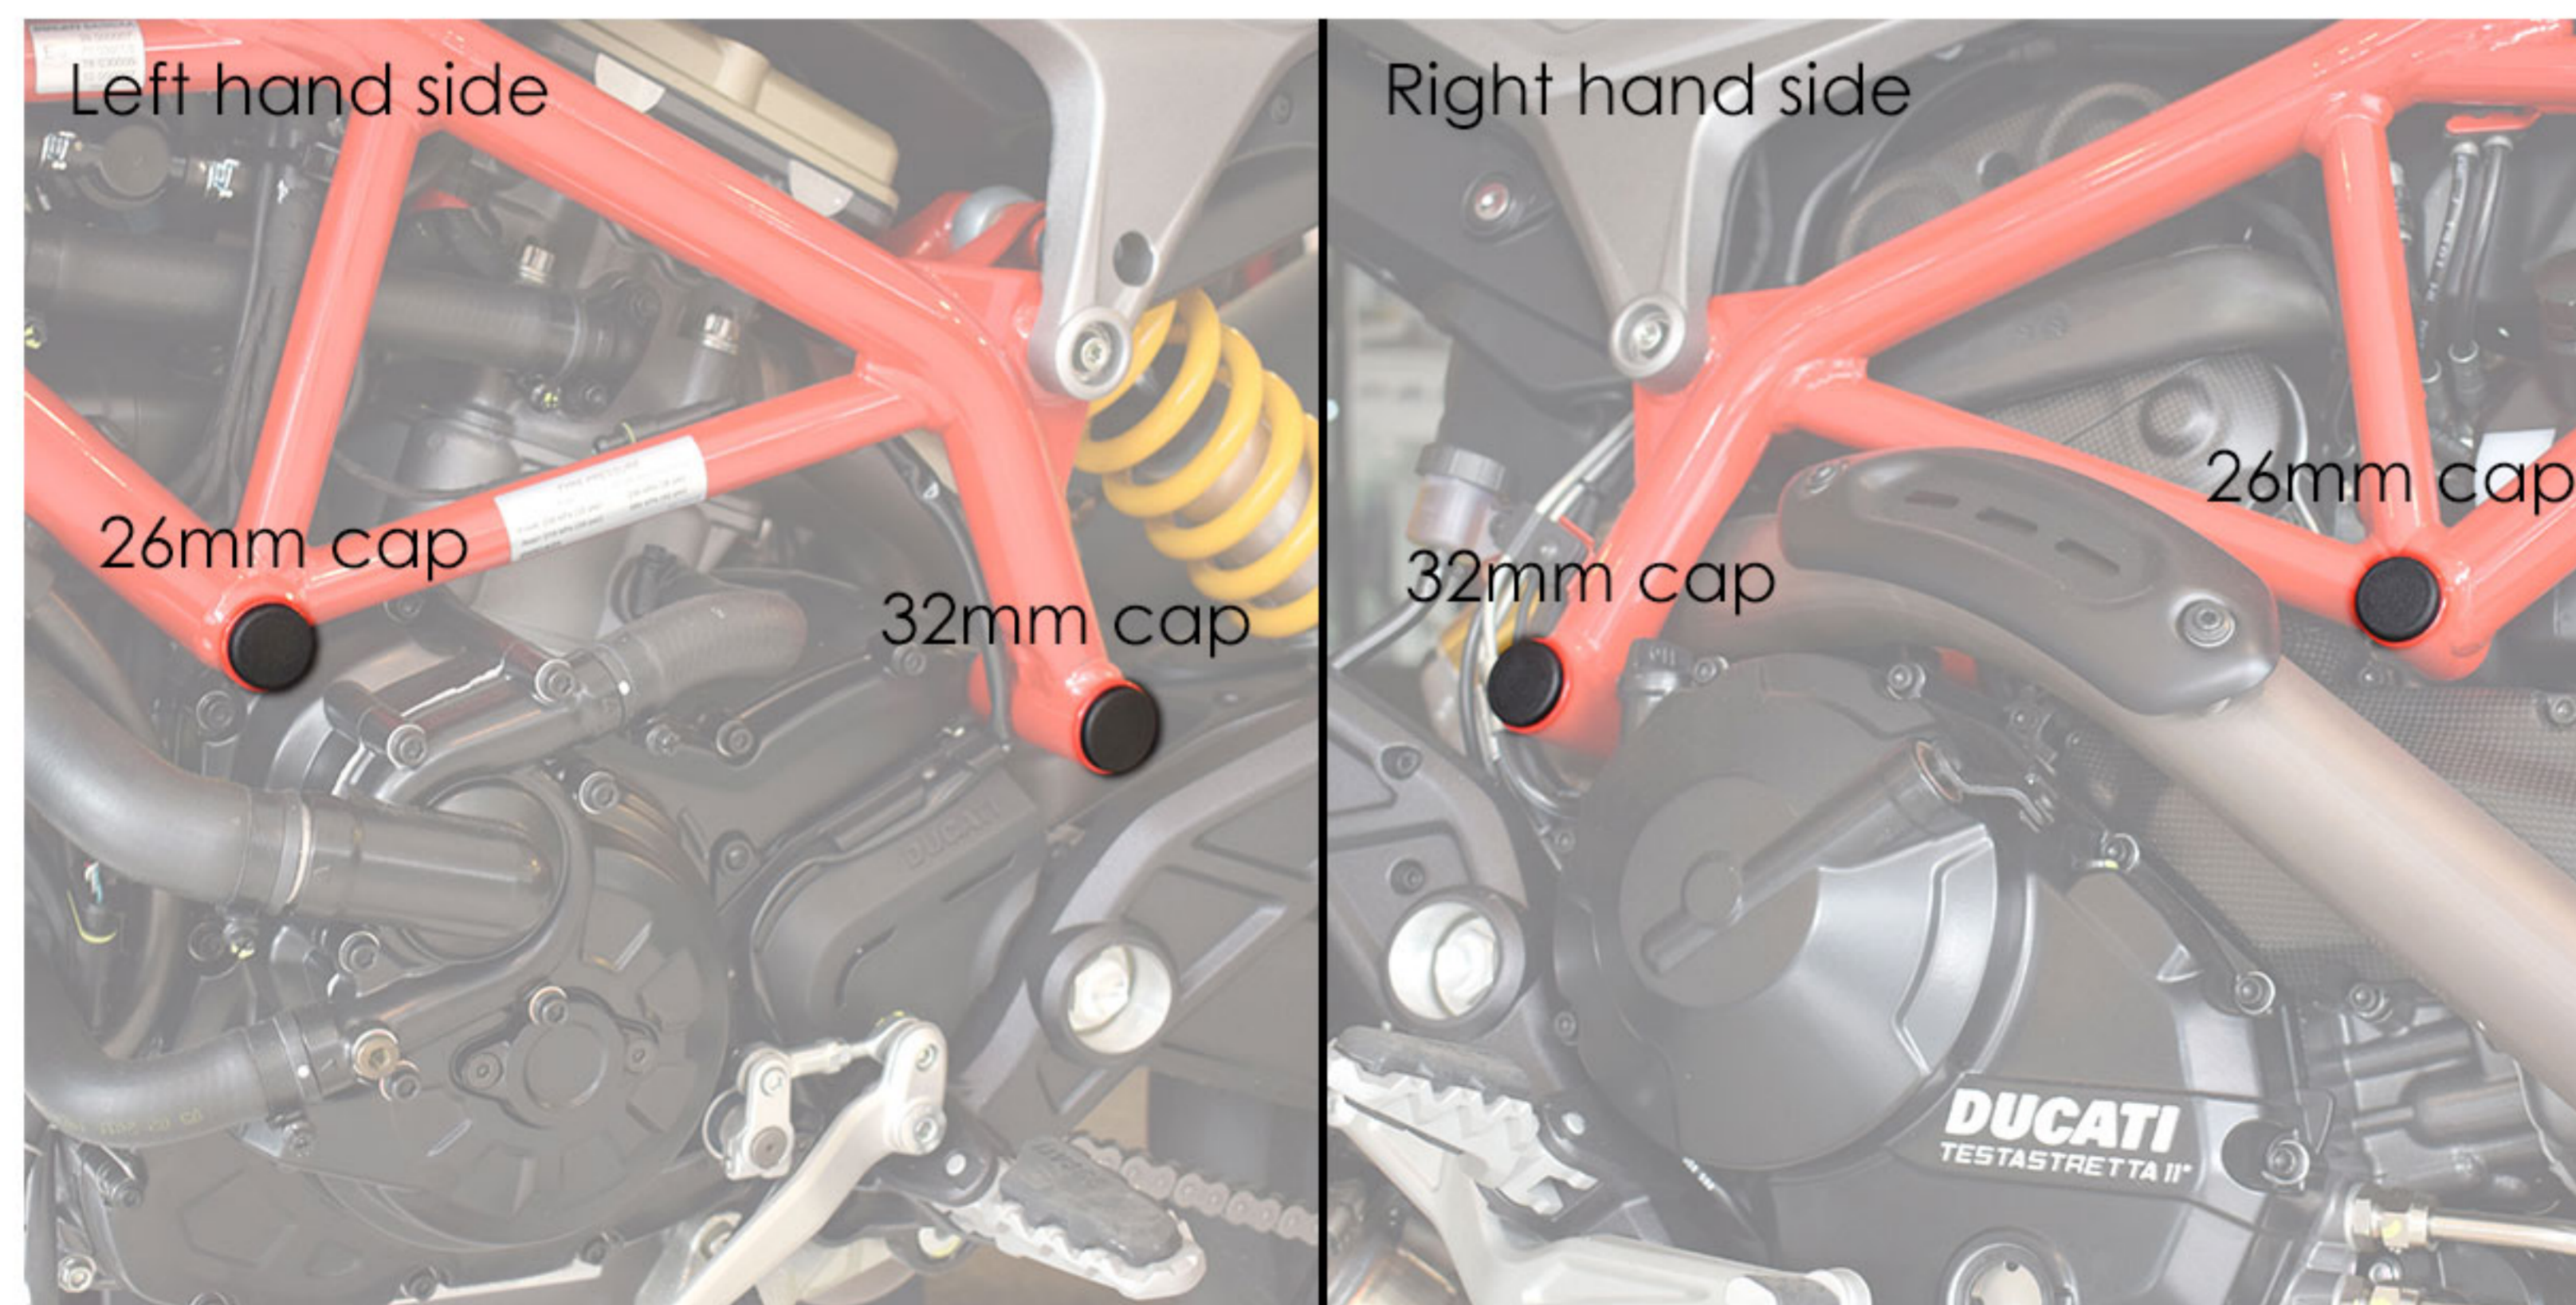

# PYRAMID

## Ducati Hypermotard 820 & 939 & Hyperstrada 820 & 939 Frame End Caps 089506

### Kit Includes:

X2 32mm cap	CBUNG015
X2 26mm cap	CBUNG019

- Ensure holes are free from debris, dirt & moisture before fitting.
- **Two** caps on the left and **two** caps on the right. **Please ensure caps are fully inserted.**