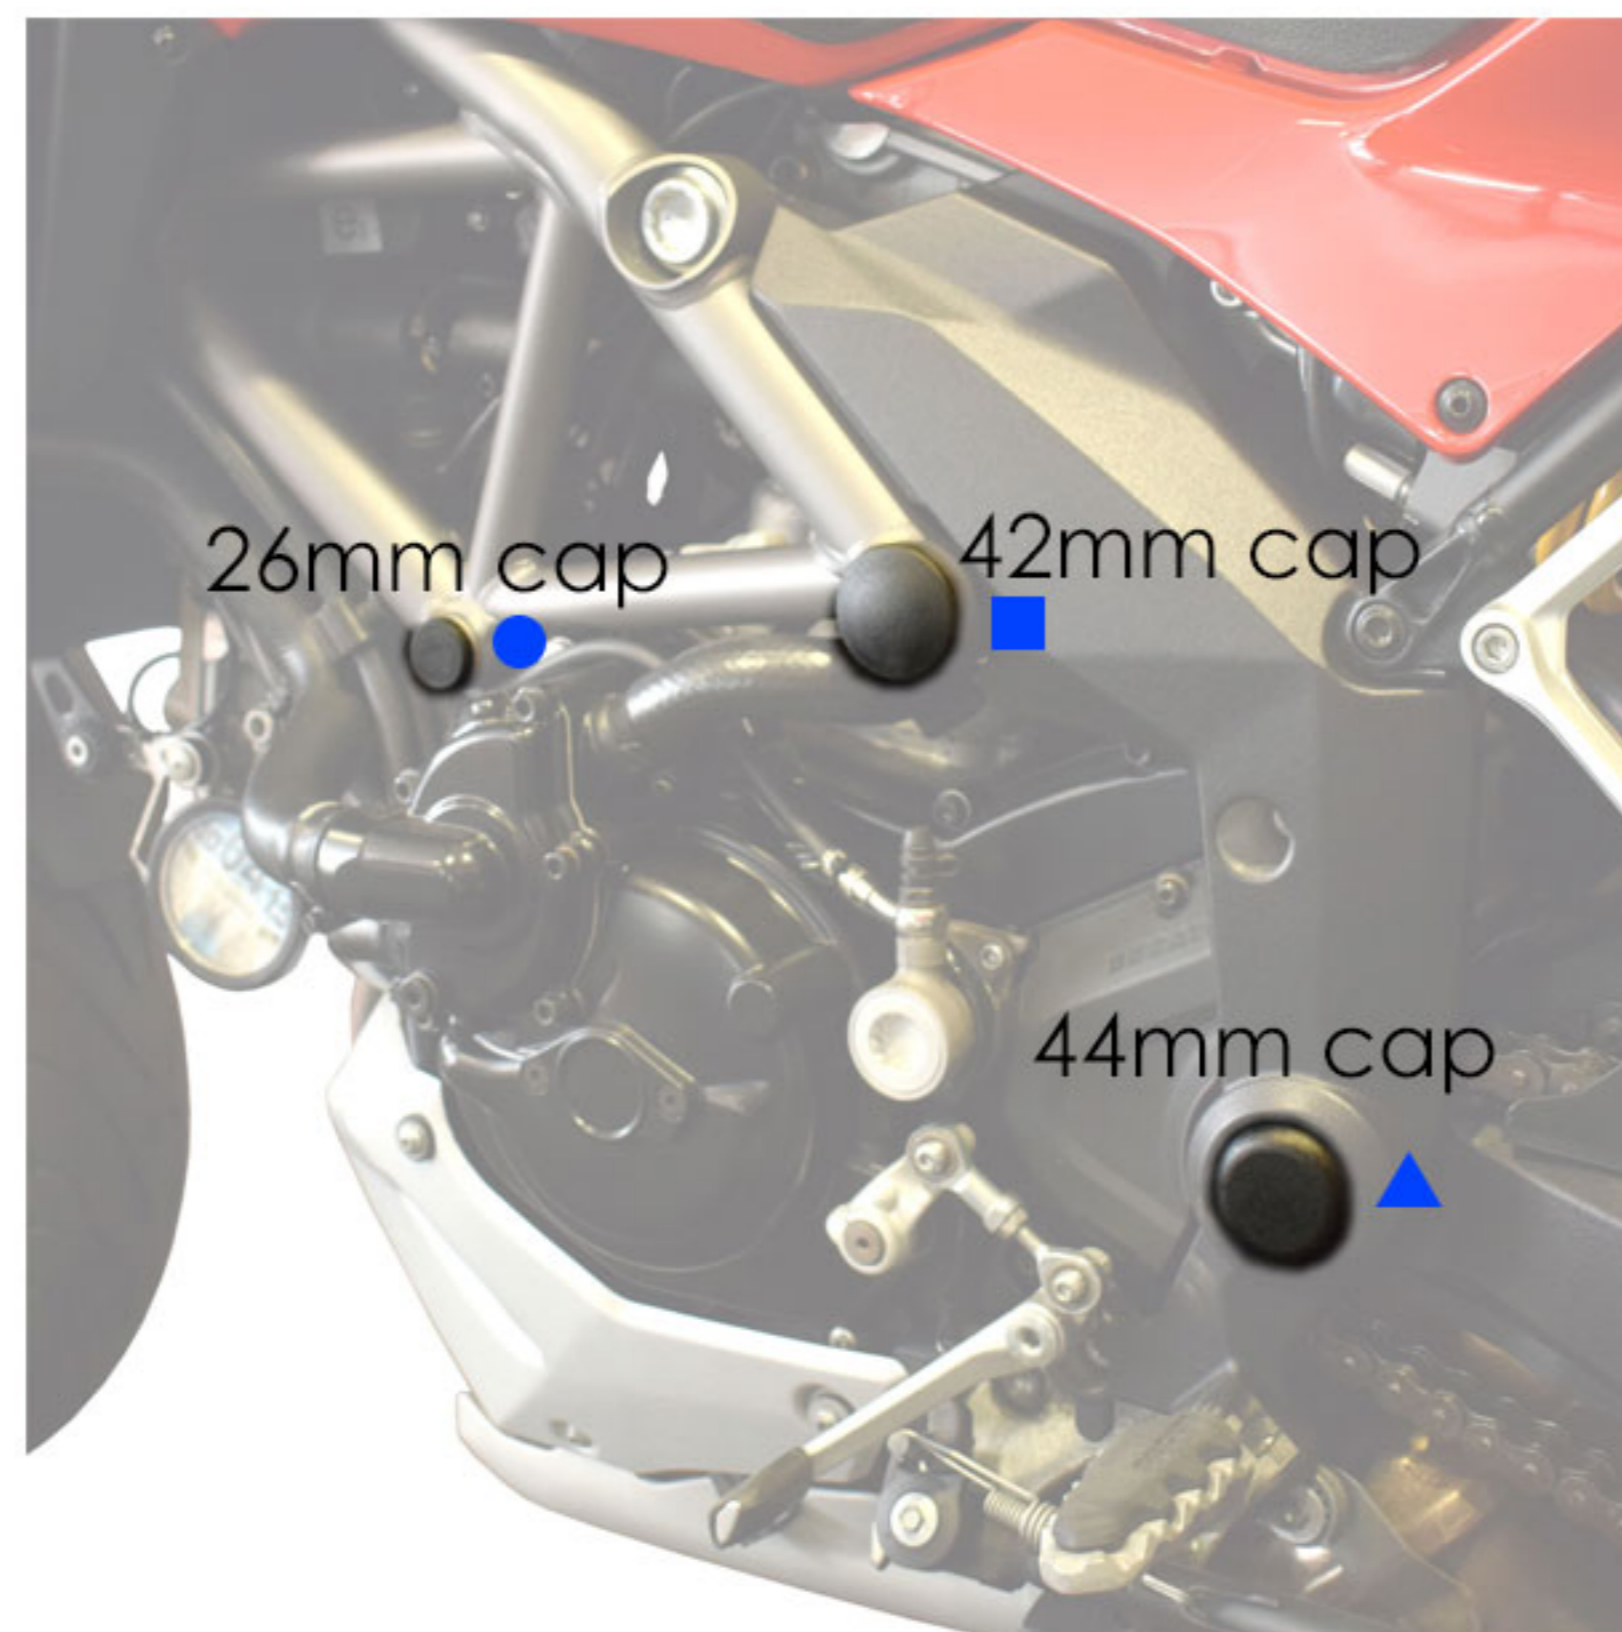

## Ducati Multistrada 1200 & 1200S Frame End Caps 089504

### Kit Includes:

X2 26mm cap	CBUNG019
X2 44mm cap	CBUNG020
X2 42mm cap	CBUNG021

- Ensure holes are free from debris, dirt & moisture before fitting.
- **Three** caps on the left and **three** caps on the right. ***Please ensure caps are fully inserted.***