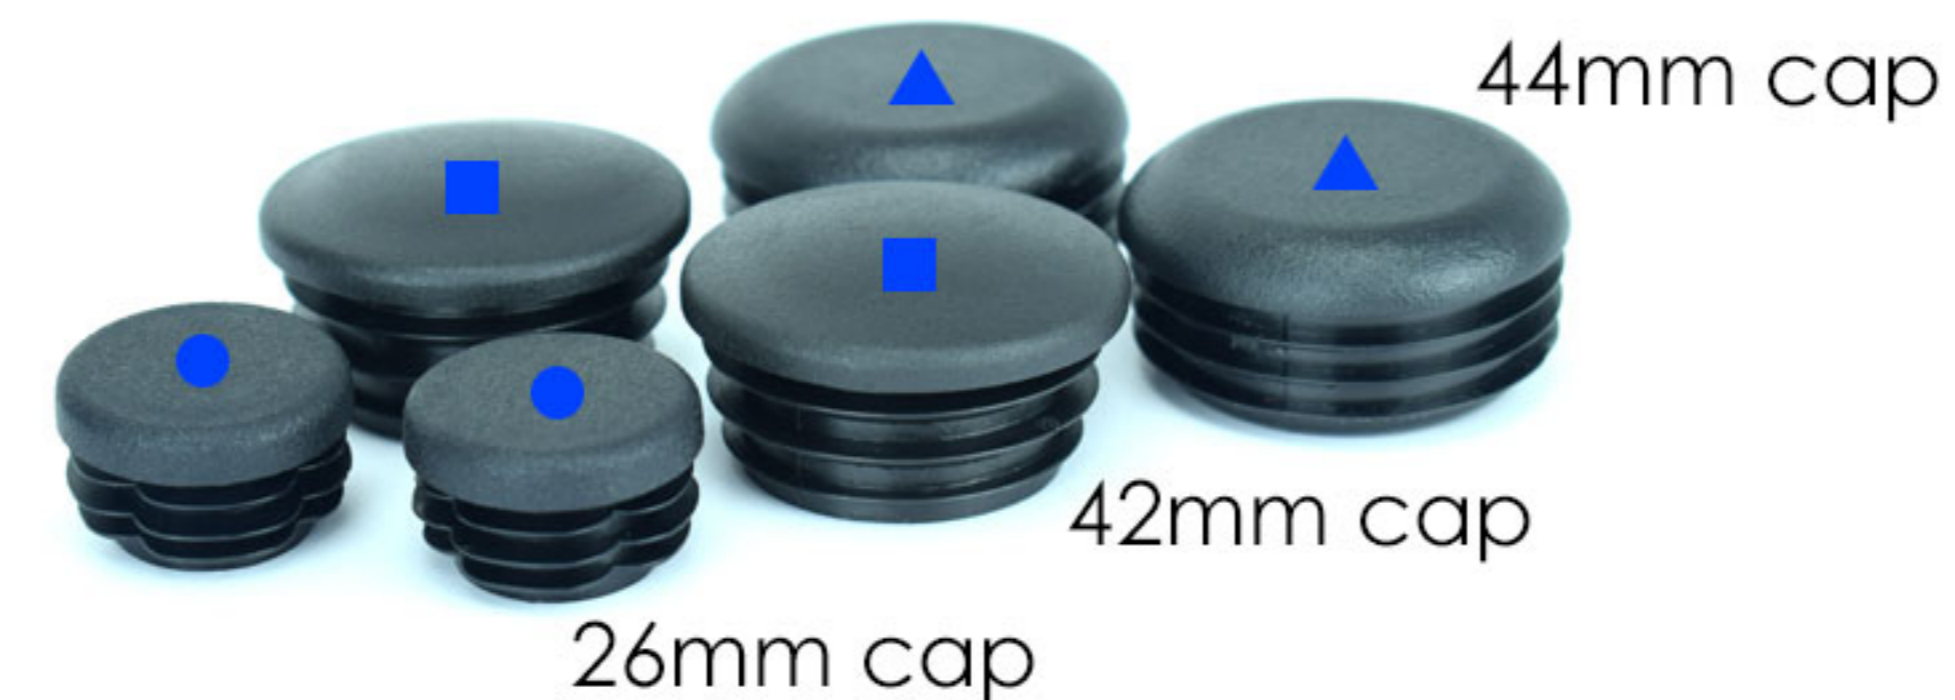

# PYRAMID

## Ducati Multistrada 1200 & 1200S Frame End Caps 089504

### Kit Includes:

X2 26mm cap	CBUNG019
X2 44mm cap	CBUNG020
X2 42mm cap	CBUNG021

- Ensure holes are free from debris, dirt & moisture before fitting.
- **Three** caps on the left and **three** caps on the right. ***Please ensure caps are fully inserted.***