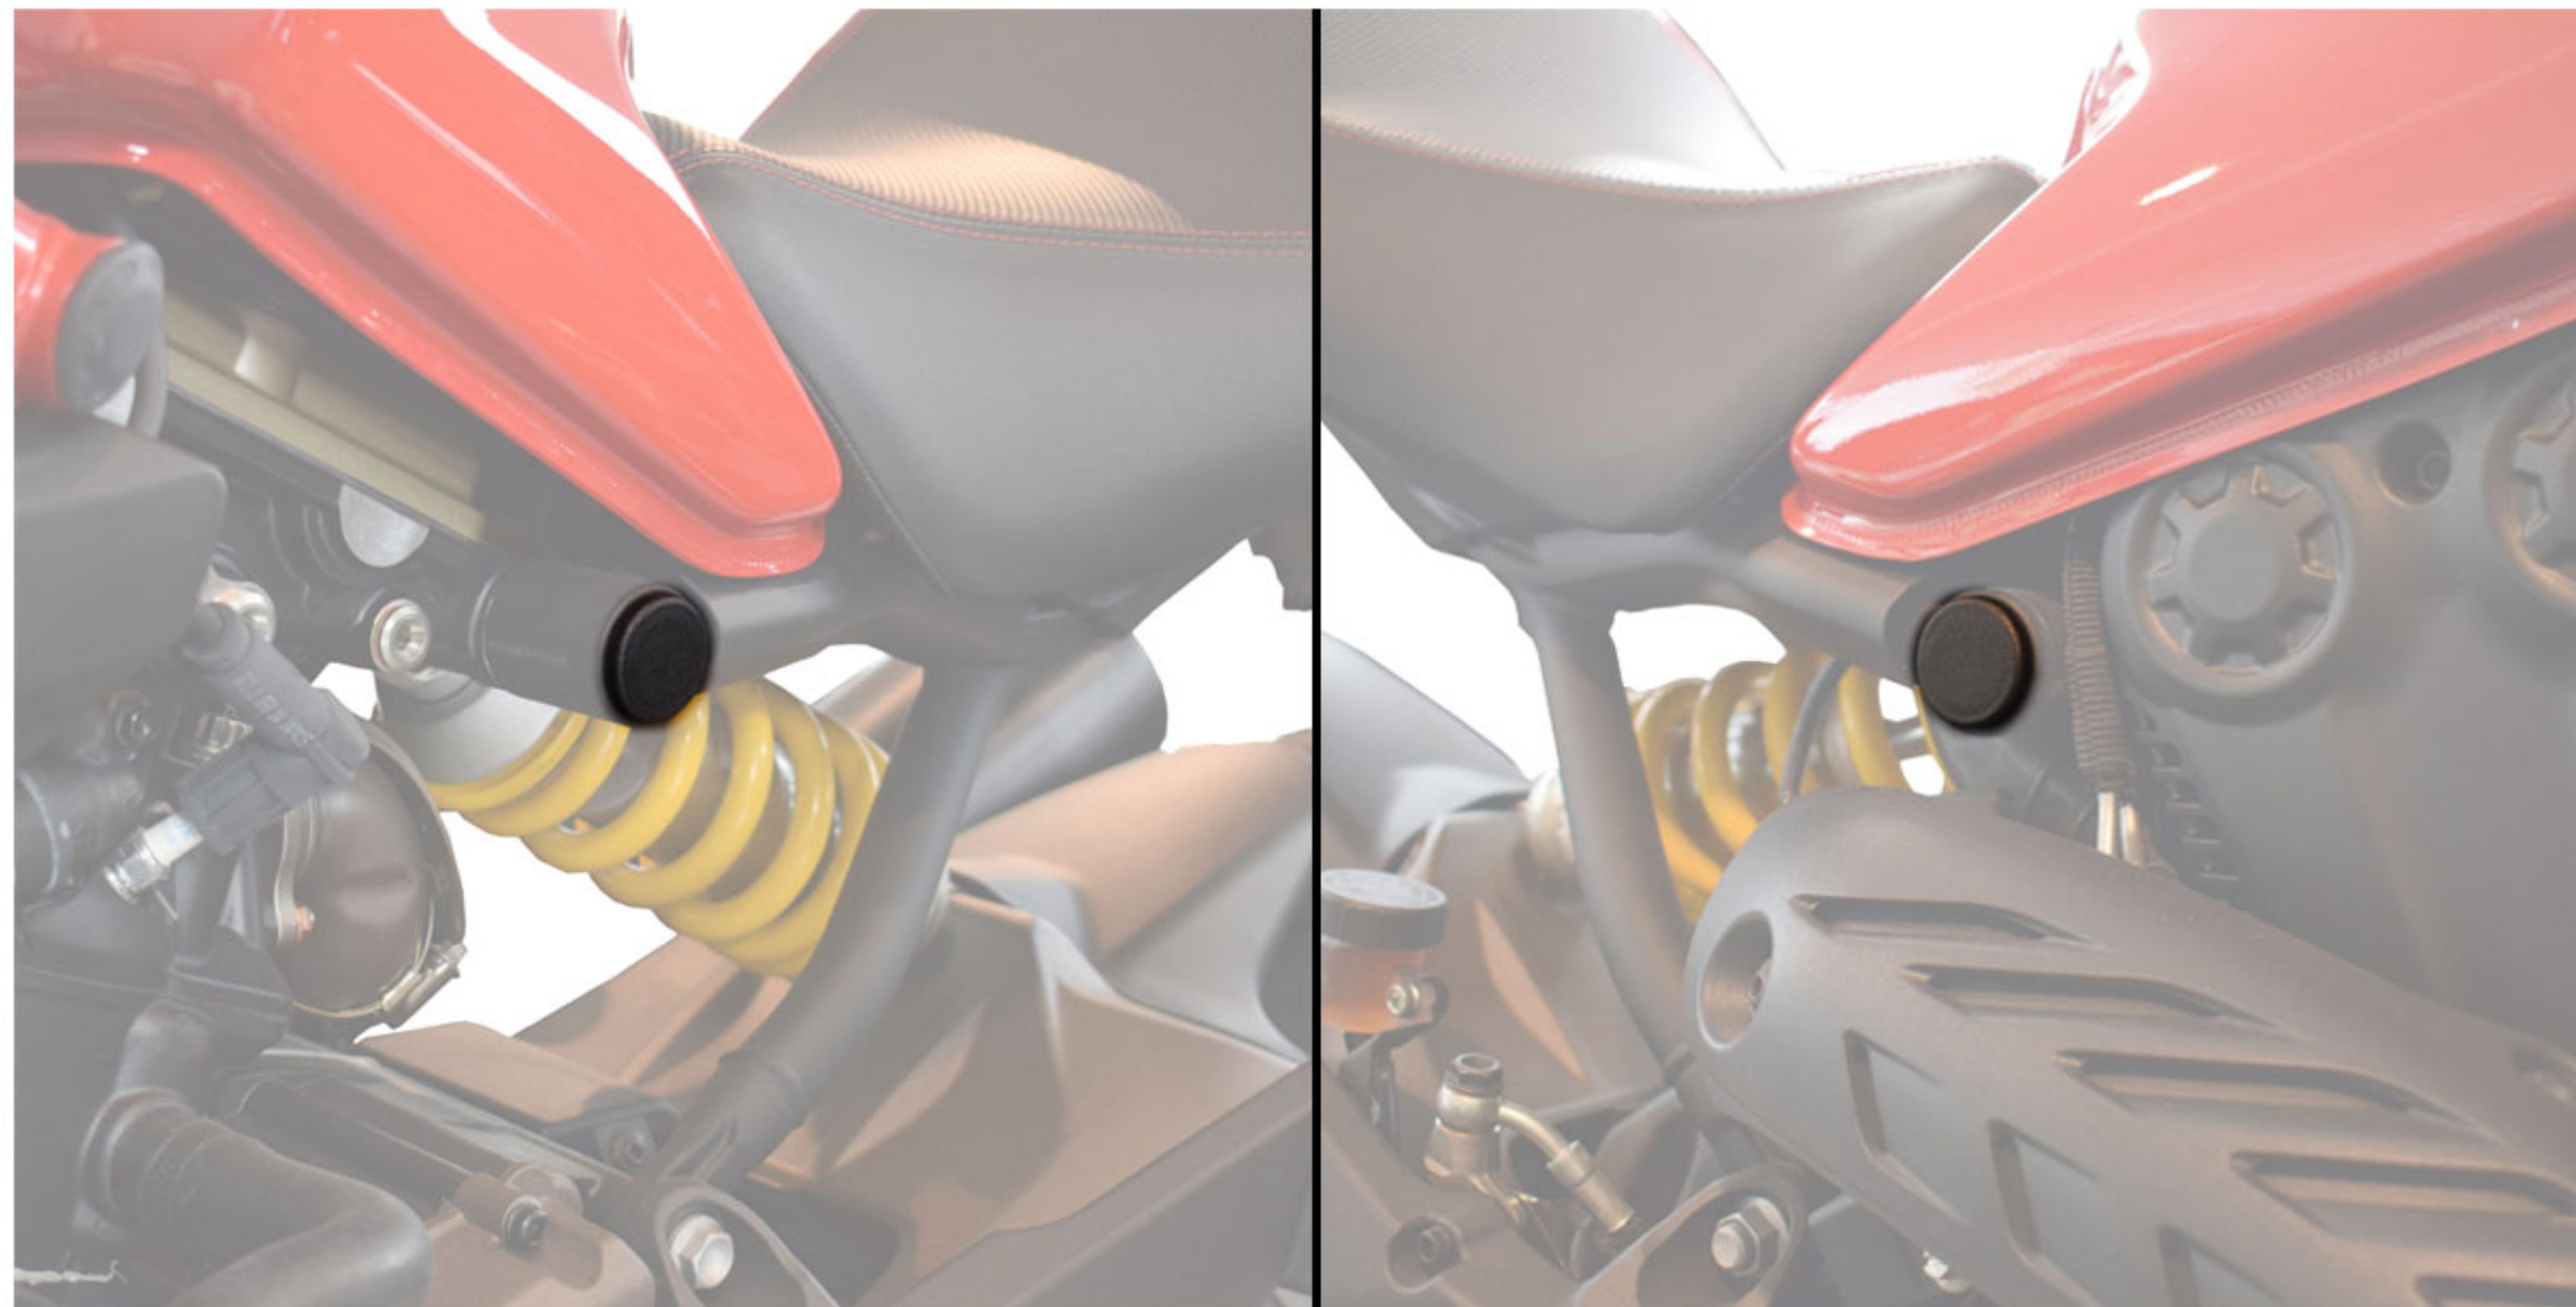

## Ducati Monster 821, 1200 & 1200S Frame End Caps 089503

### Kit Includes:

X2 32mm cap      CBUNG015

- Ensure holes are free from debris, dirt & moisture before fitting.
- **One** cap on the left and **one** cap on the right. ***Please ensure caps are fully inserted.***