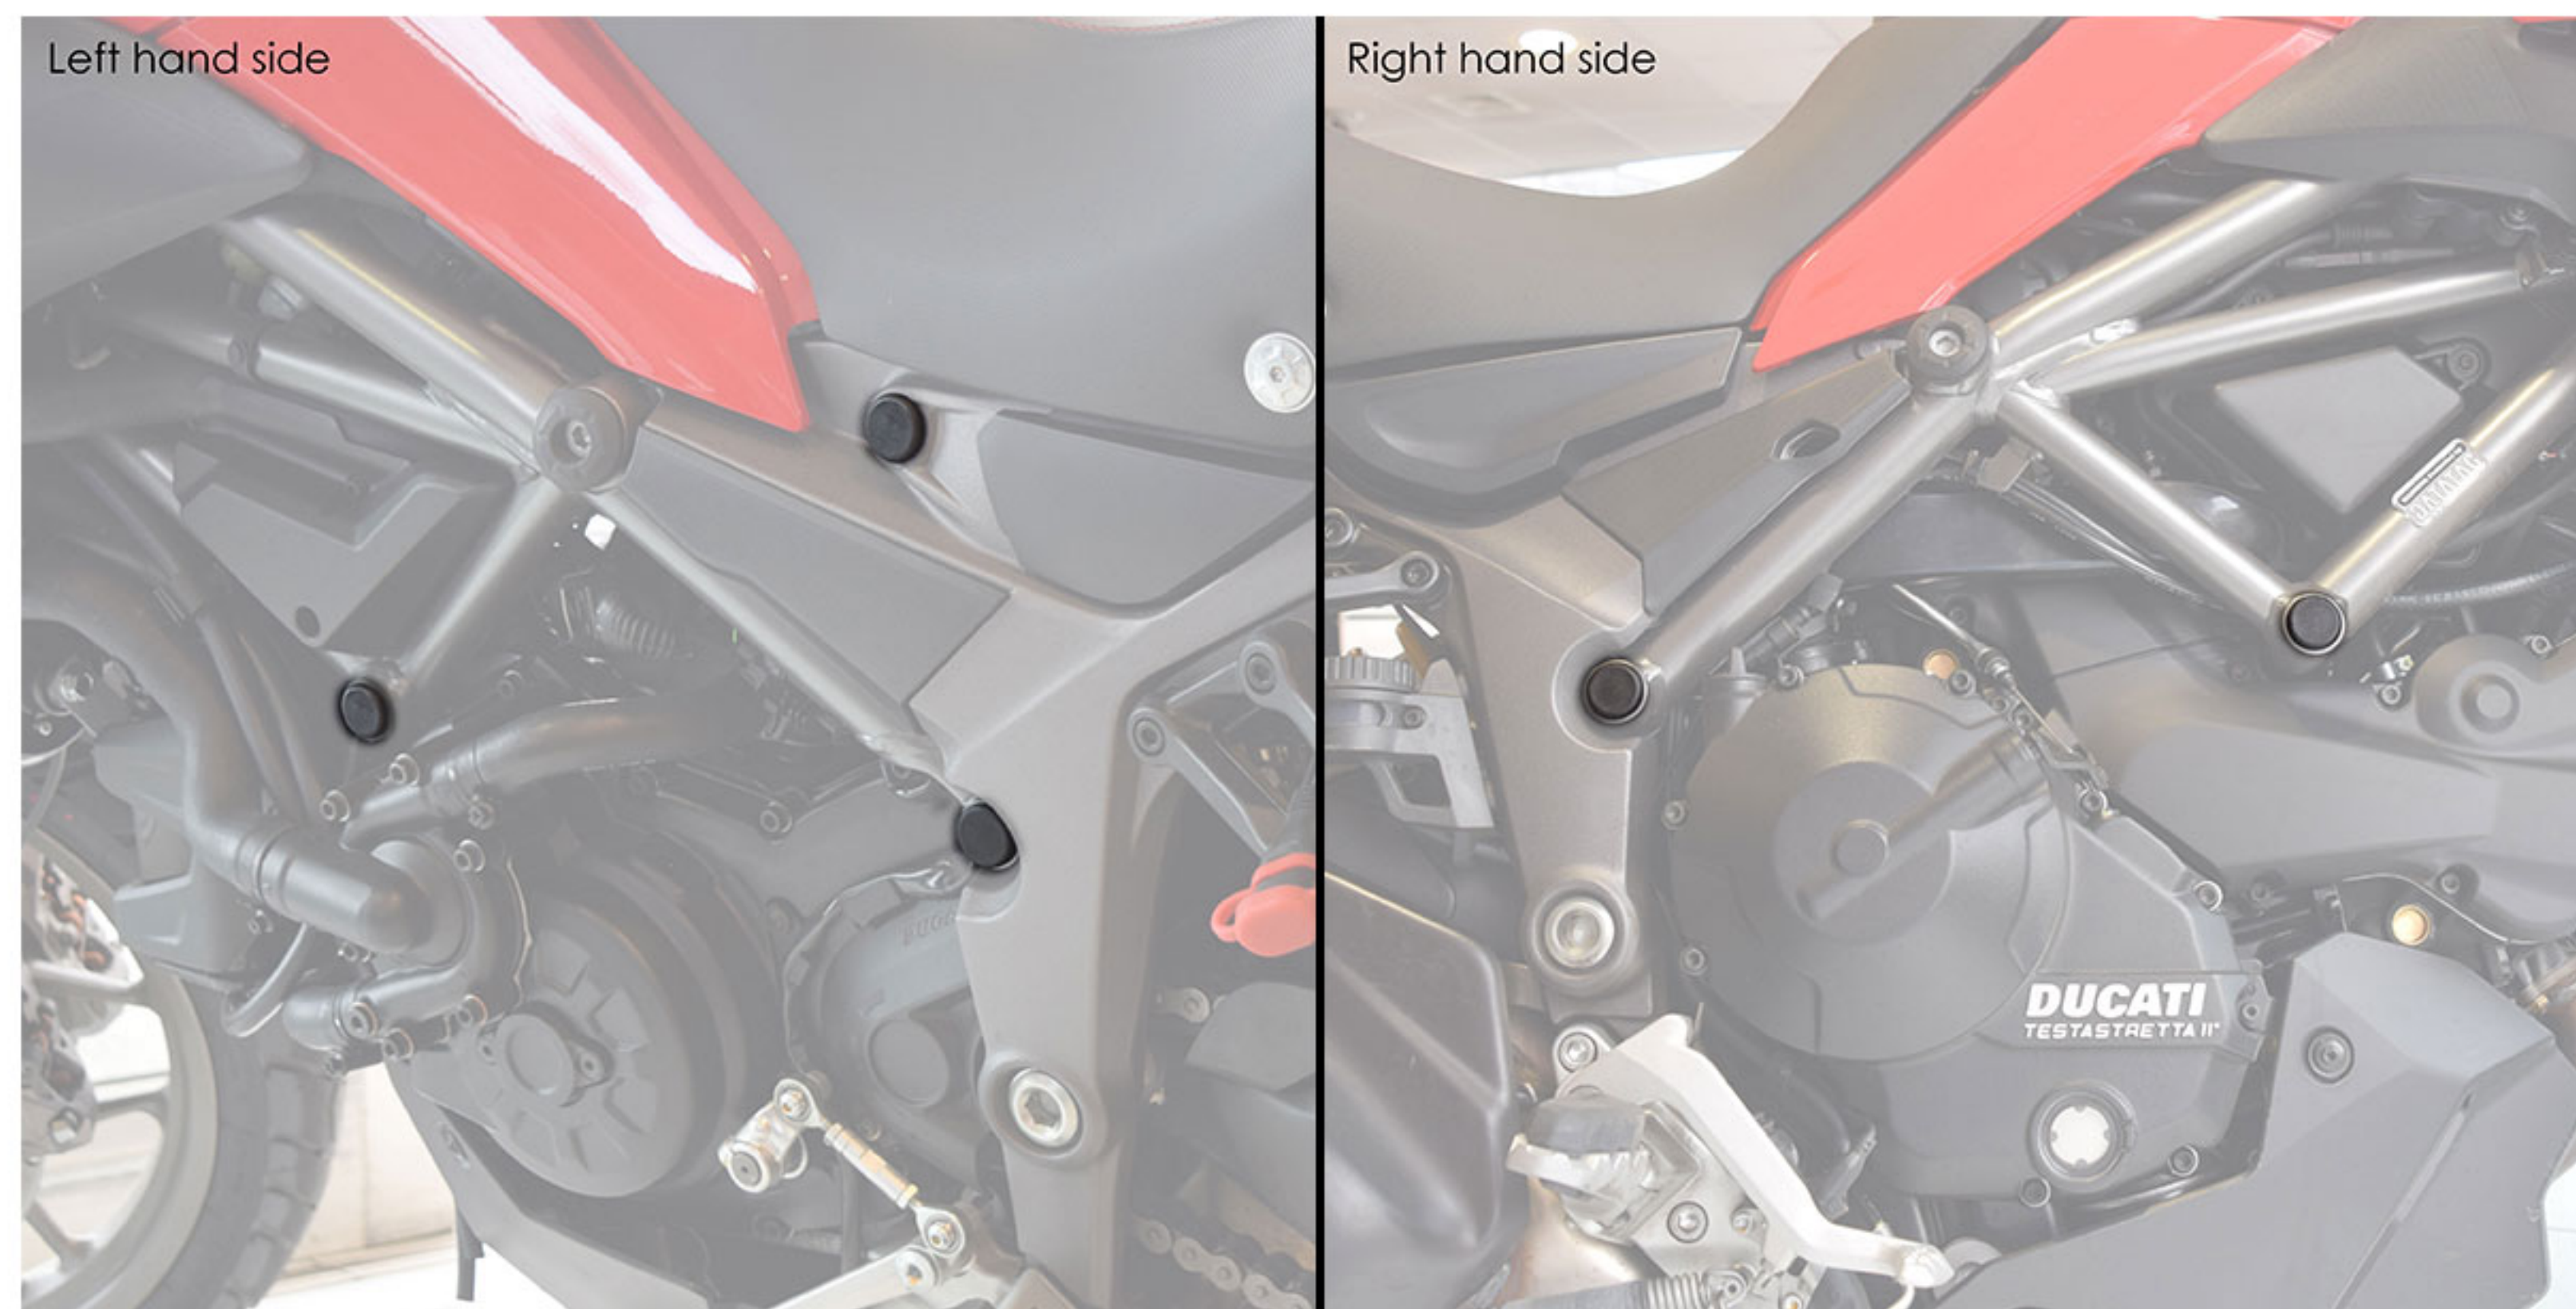

PYRAMID

Ducati Multistrada 1200 & 1200S Frame End Caps 089500

Kit Includes:

X5 24mm cap CBUNG001

- Ensure holes are free from debris, dirt & moisture before fitting.
- **Three** caps on the left and **two** caps on the right. *Please ensure caps are fully inserted.*