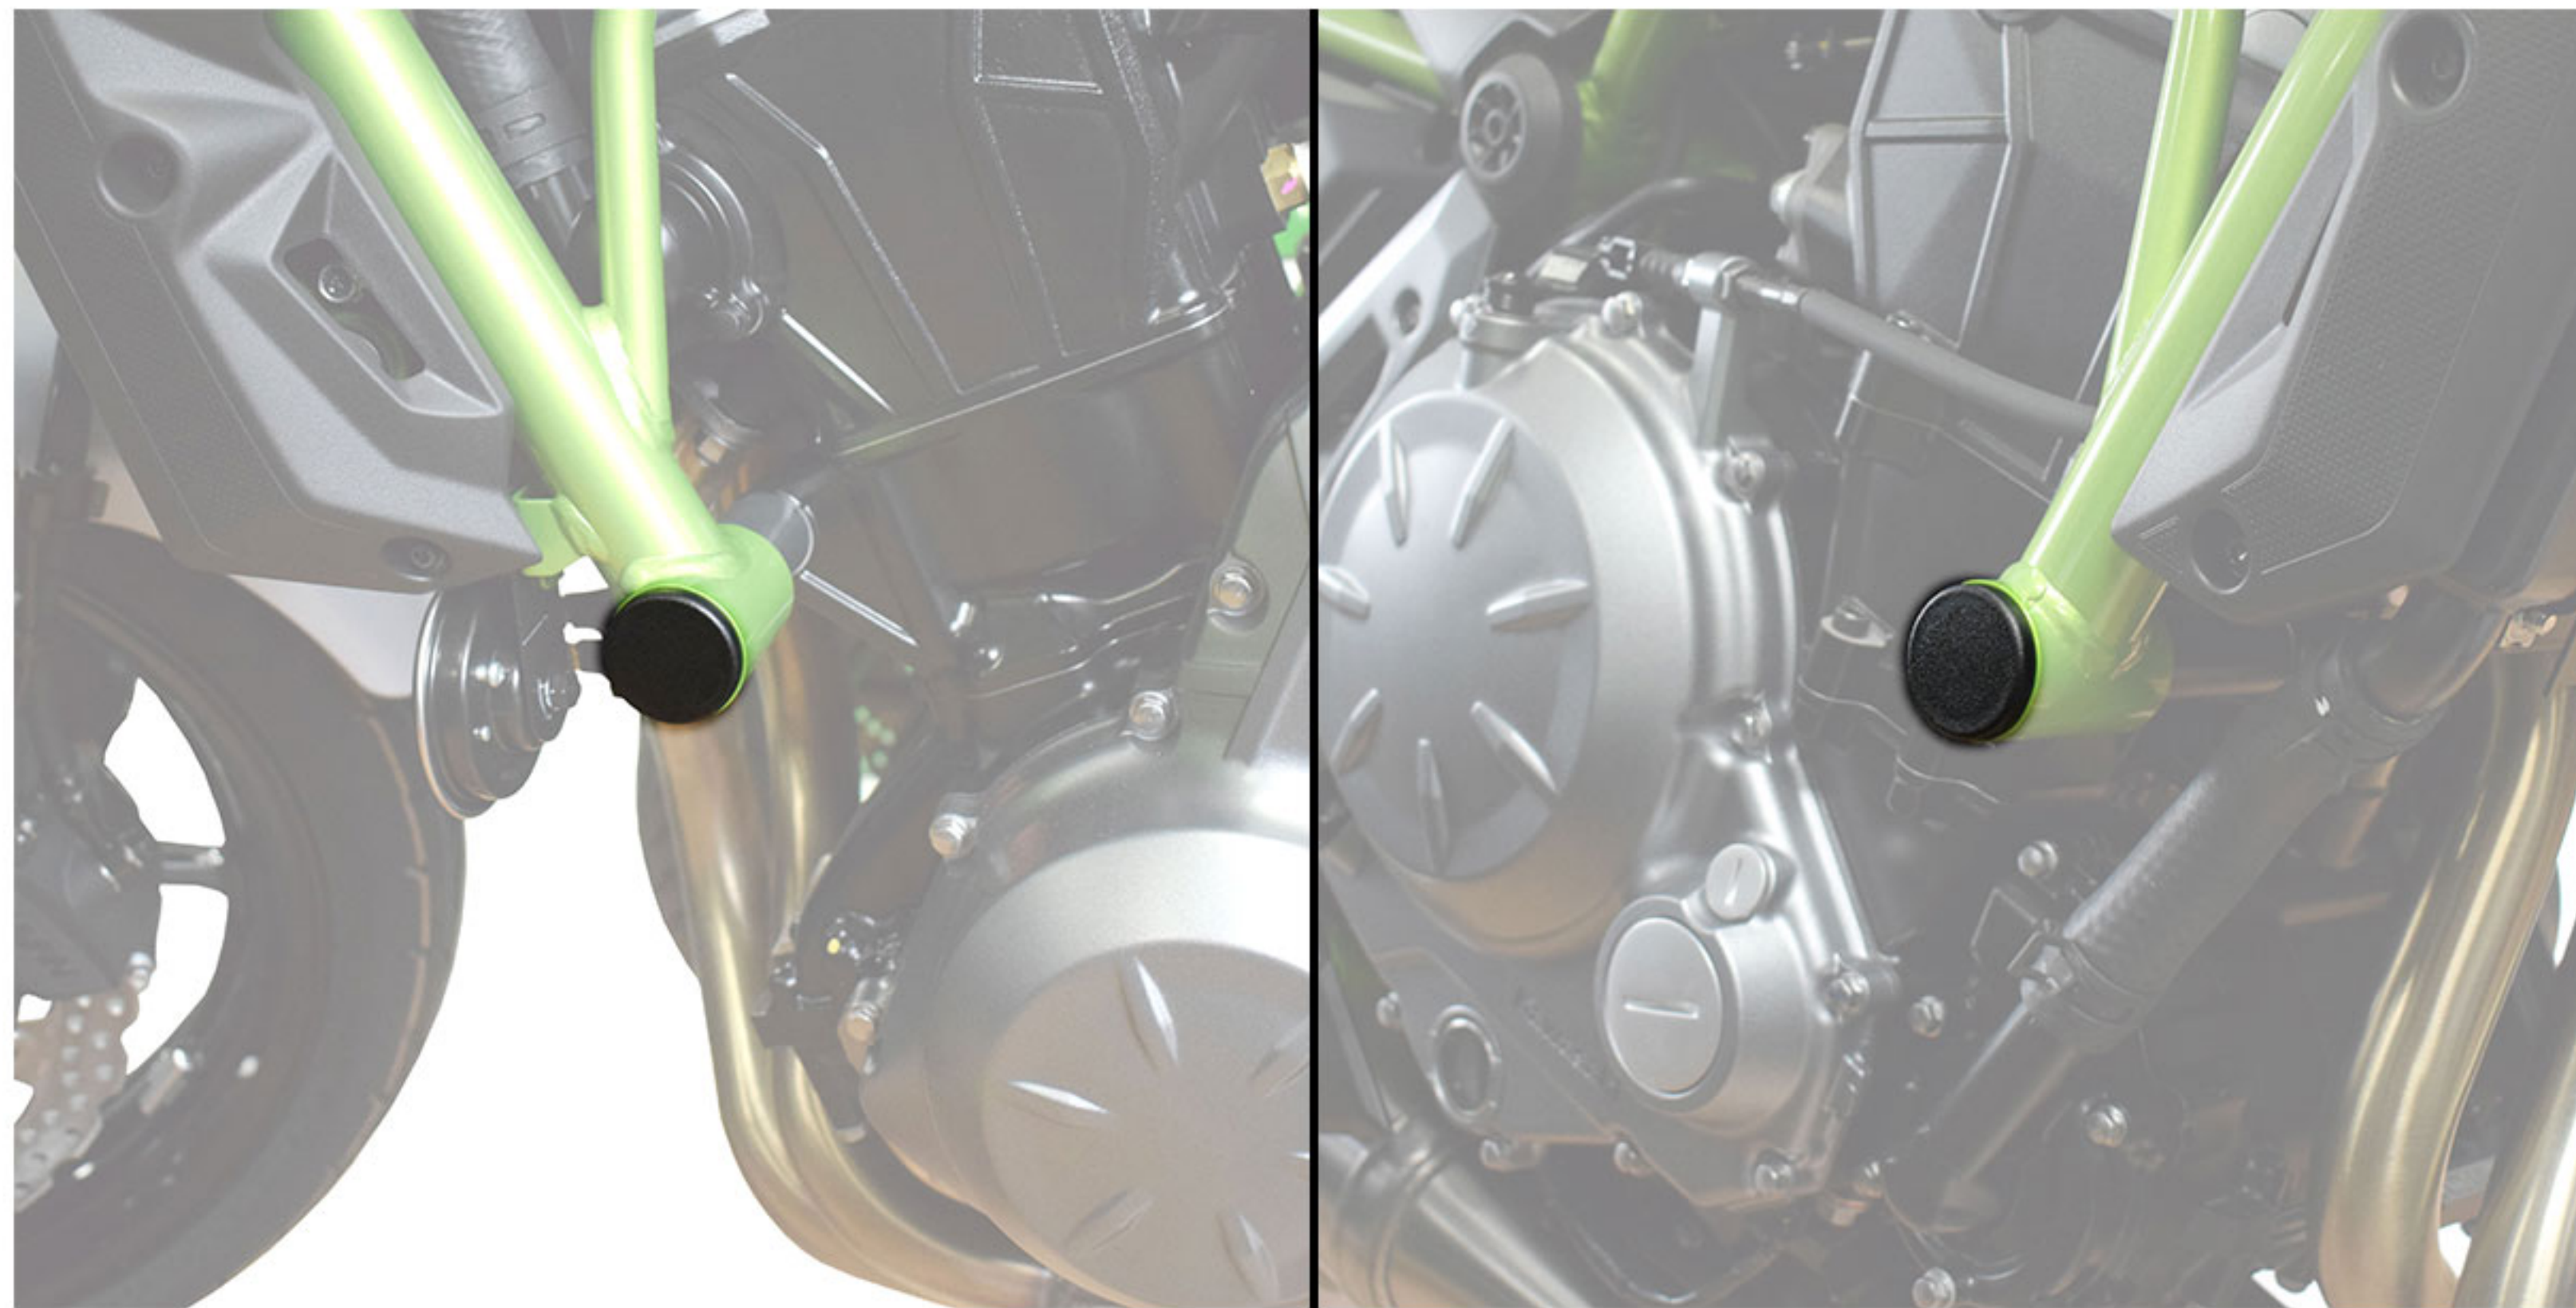

PYRAMID

Kawasaki Z650 & Ninja 650 Frame End Caps 089300

Kit Includes:

X2 34mm cap CBUNG023

- Ensure holes are free from debris, dirt & moisture before fitting.
- **One** cap on the left and **one** cap on the right. ***Please ensure caps are fully inserted.***