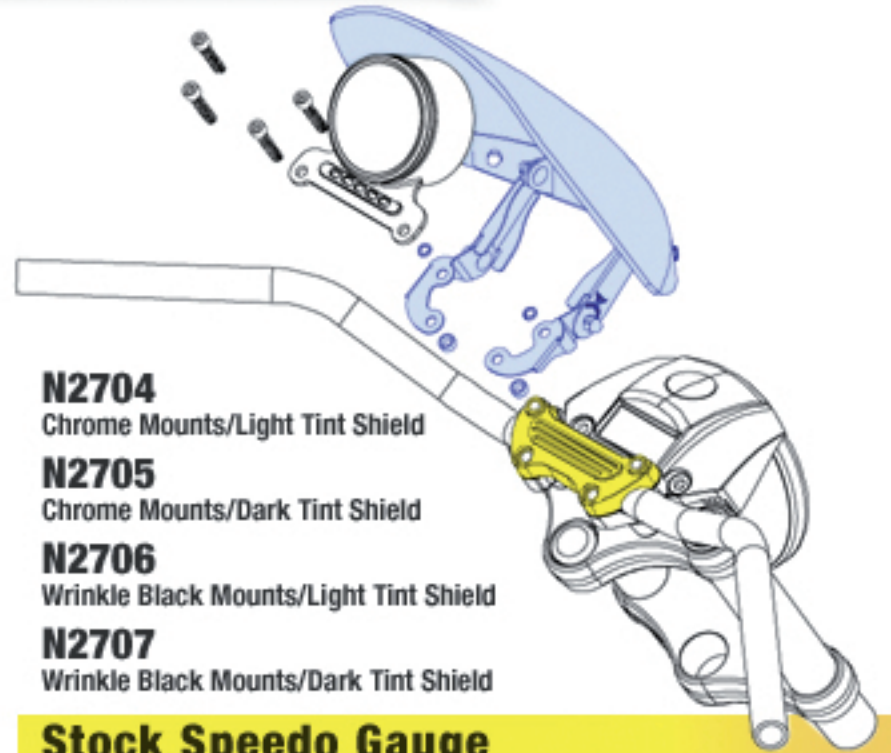

GLADIATOR

N2700
Chrome Mounts/Light Tint Shield

N2701
Chrome Mounts/Dark Tint Shield

N2702
Wrinkle Black Mounts/Light Tint Shield

N2703
Wrinkle Black Mounts/Dark Tint Shield

**Stock One-Piece
Handlebar Mount**