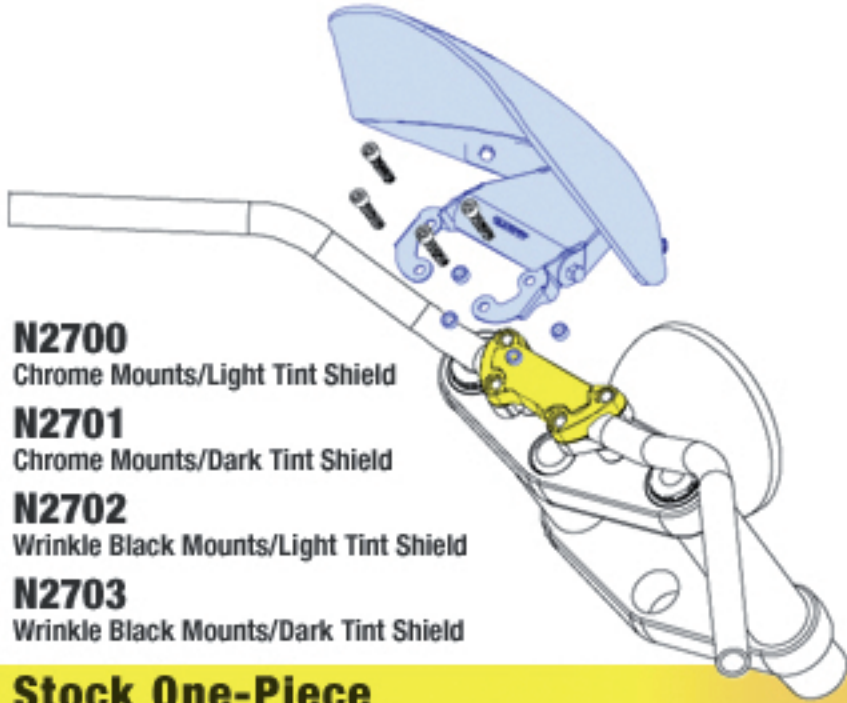

GLADIATOR

N2700
Chrome Mounts/Light Tint Shield

N2701
Chrome Mounts/Dark Tint Shield

N2702
Wrinkle Black Mounts/Light Tint Shield

N2703
Wrinkle Black Mounts/Dark Tint Shield

**Stock One-Piece
Handlebar Mount**