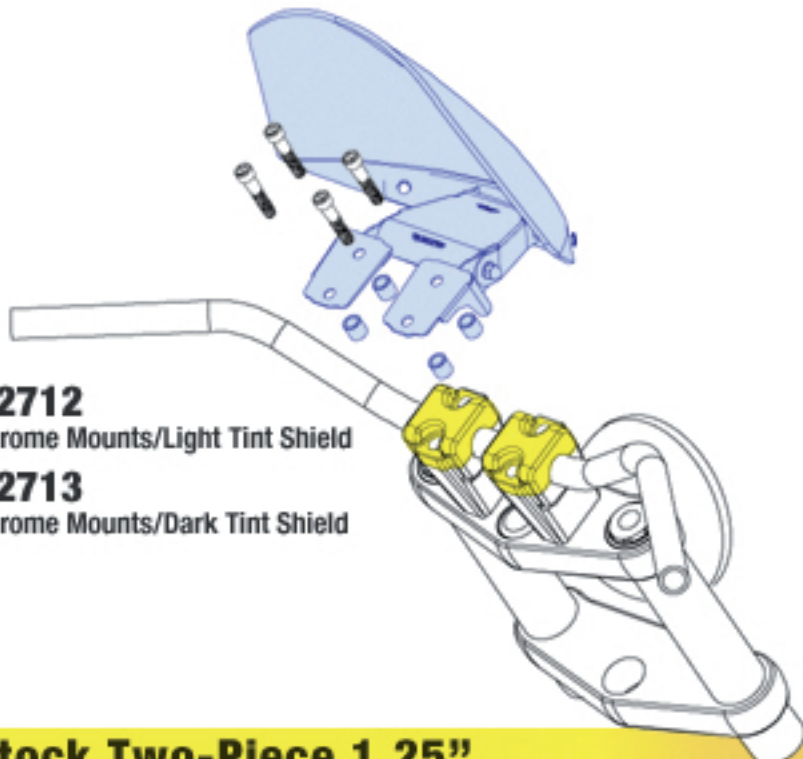

N2709
Chrome Mounts/Dark Tint Shield

**Stock XL Custom
Top Tree Mount**

N2710
Chrome Mounts/Light Tint Shield

N2711
Chrome Mounts/Dark Tint Shield

**Stock Two-Piece
Handlebar Mount**

N2712
Chrome Mounts/Light Tint Shield