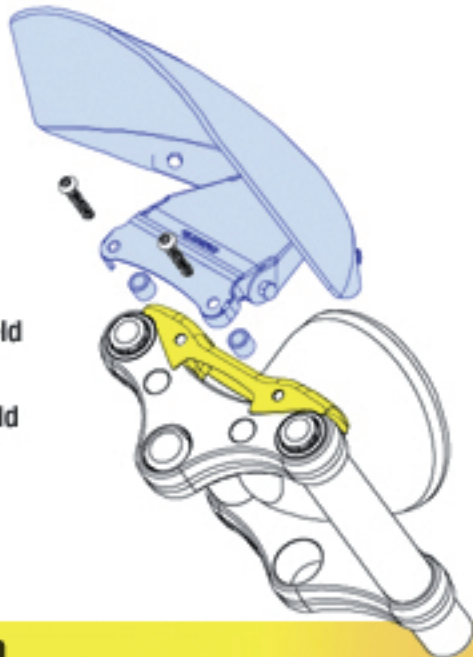

N2708
Chrome Mounts/Light Tint Shield

N2709
Chrome Mounts/Dark Tint Shield

**Stock XL Custom
Top Tree Mount**