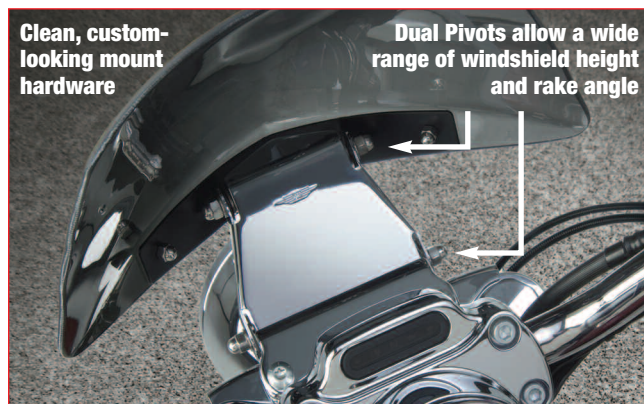

THE BEST MATERIALS

- Hardcoated polycarbonate material
- Quality is evident when you feel the smooth radiused edge and look at the shape of a National Cycle windshield
- Available in rich Dark Tint or Light Tint with chrome or black mounting hardware
- 3-Year Warranty against breakage... period!