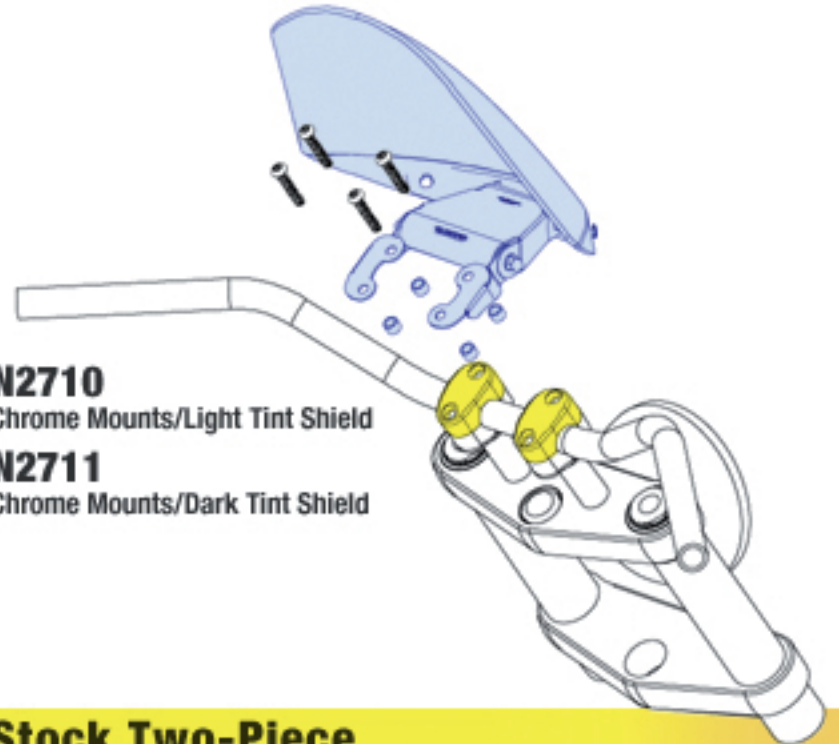

N2710
Chrome Mounts/Light Tint Shield

N2711
Chrome Mounts/Dark Tint Shield

**Stock Two-Piece
Handlebar Mount**